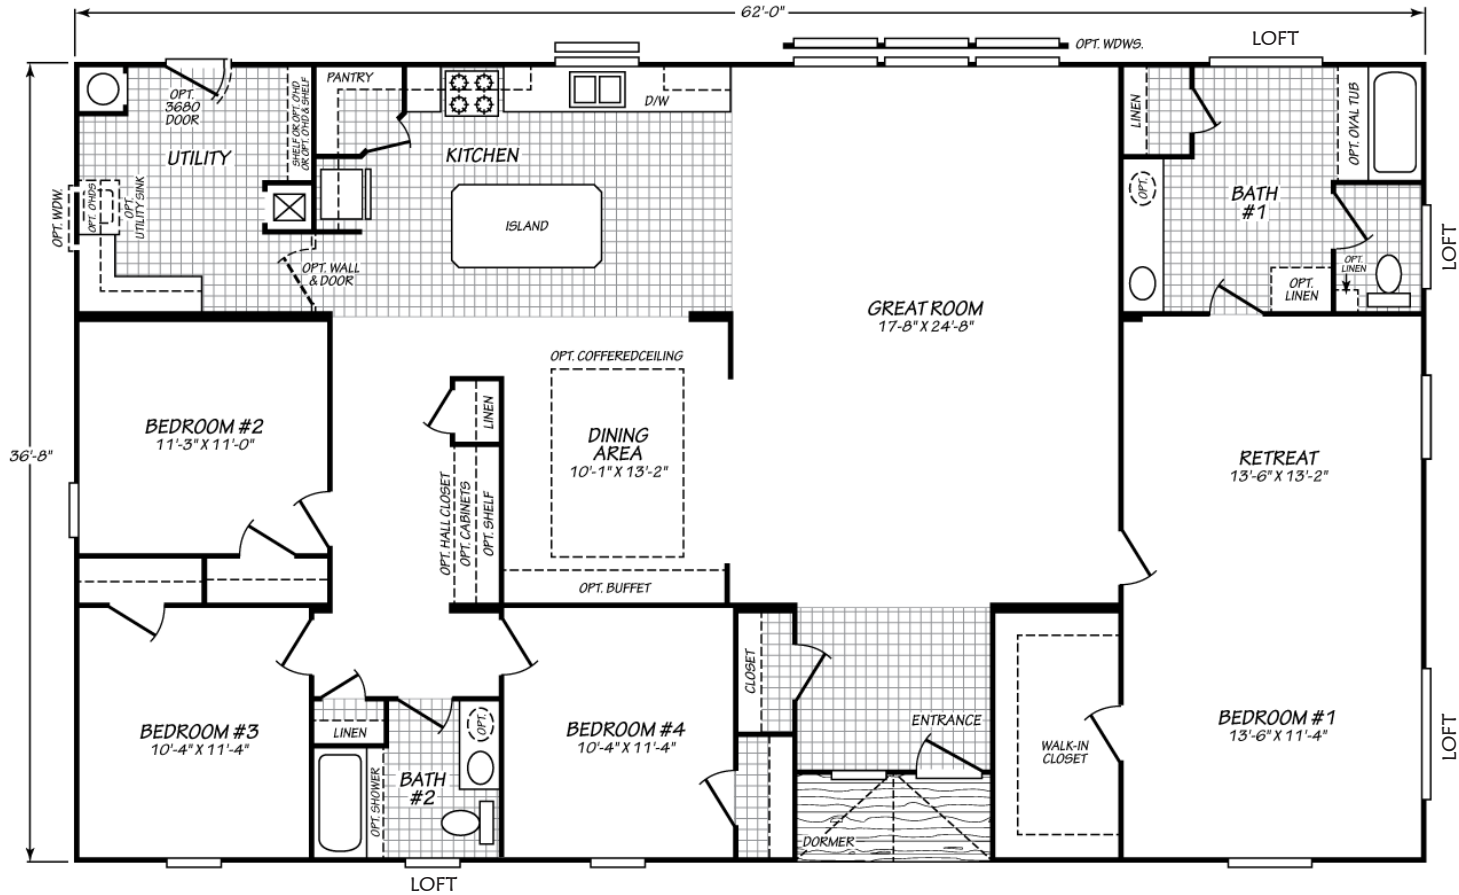

Aiken

Evergreen Series

2,273 SQ. FT. (Approximate) 4 Bedrooms, 2 Baths

Last Updated: 4-13-23

FACTORY EXPO HOME CENTERS
2555 Progress Way
Woodburn, OR 97071

FactoryExpo.net | 1-800-889-8548

IMPORTANT: Alta Cima Corp reserves the right to modify, cancel or substitute products or features of this event at any time without prior notice or obligation. Pictures and other promotional materials are representative and may depict or contain floor plans, square footages, elevations, options, upgrades, extra design features, decorations, floor coverings, specialty light fixtures, custom paint and wall coverings, window treatments, landscaping, sound and alarm systems, furnishings, appliances, and other designer/decorator features and amenities that are not included as part of the home and/or may not be available at all locations. Home, pricing and community information is subject to change, and homes to prior sale, at any time without notice or obligation. ©2020 Alta Cima Corp. All rights reserved.