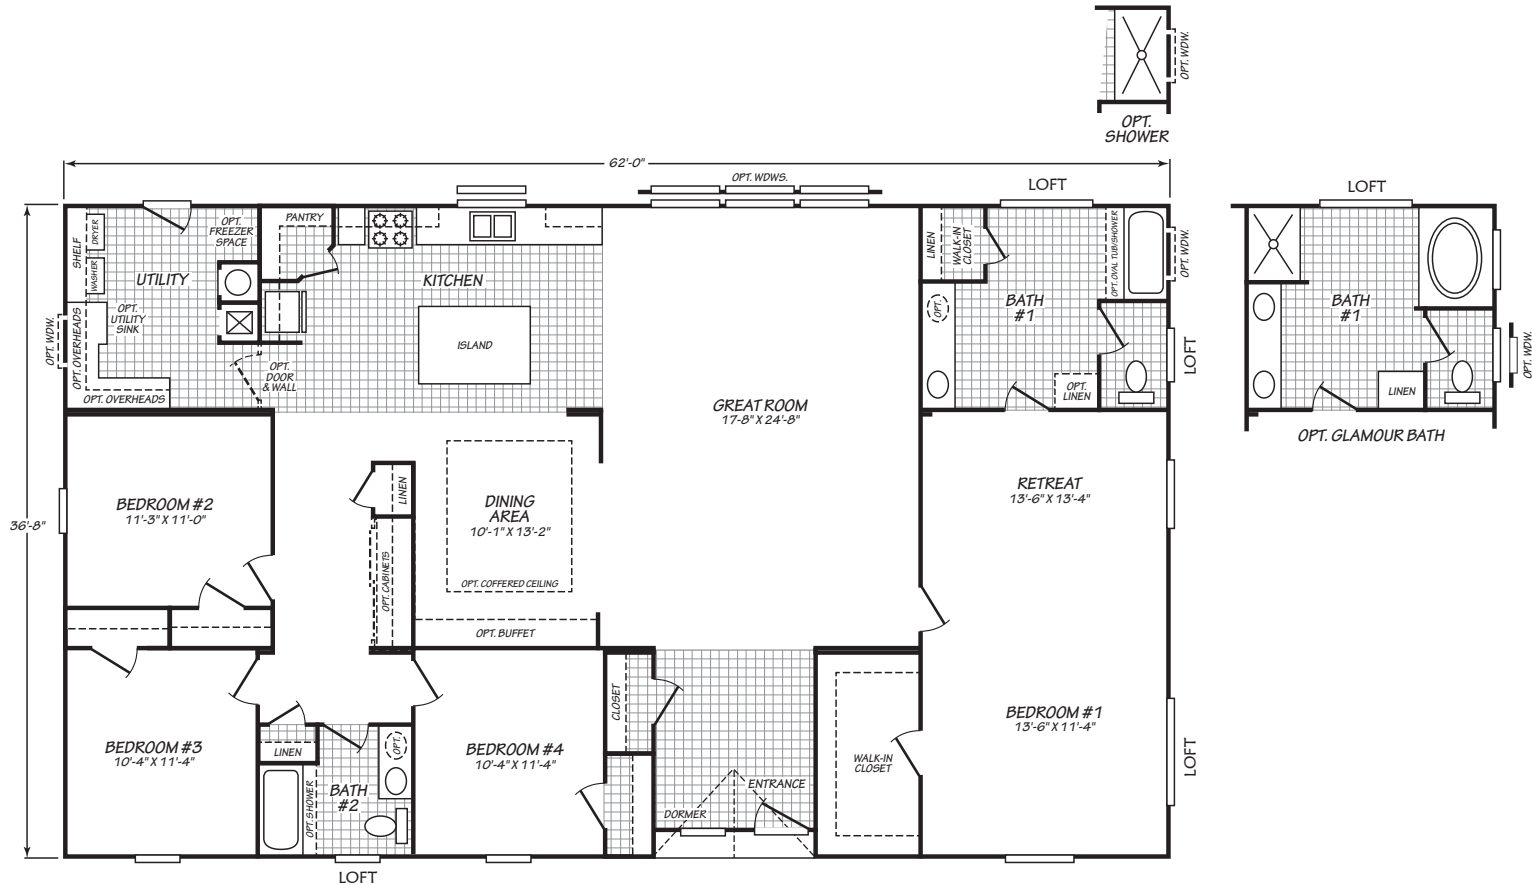

Aiken

Evergreen Series

2,273 SQ. FT. (Approximate) 4 Bedrooms, 2 Baths

Last Updated: 9-13-22

FACTORY EXPO HOME CENTERS
2555 Progress Way
Woodburn, OR 97071

FactoryExpo.net | 1-800-889-8548

IMPORTANT: Alta Cima Corp reserves the right to modify, cancel or substitute products or features of this event at any time without prior notice or obligation. Pictures and other promotional materials are representative and may depict or contain floor plans, square footages, elevations, options, upgrades, extra design features, decorations, floor coverings, specialty light fixtures, custom paint and wall coverings, window treatments, landscaping, sound and alarm systems, furnishings, appliances, and other designer/decorator features and amenities that are not included as part of the home and/or may not be available at all locations. Home, pricing and community information is subject to change, and homes to prior sale, at any time without notice or obligation. ©2020 Alta Cima Corp. All rights reserved.