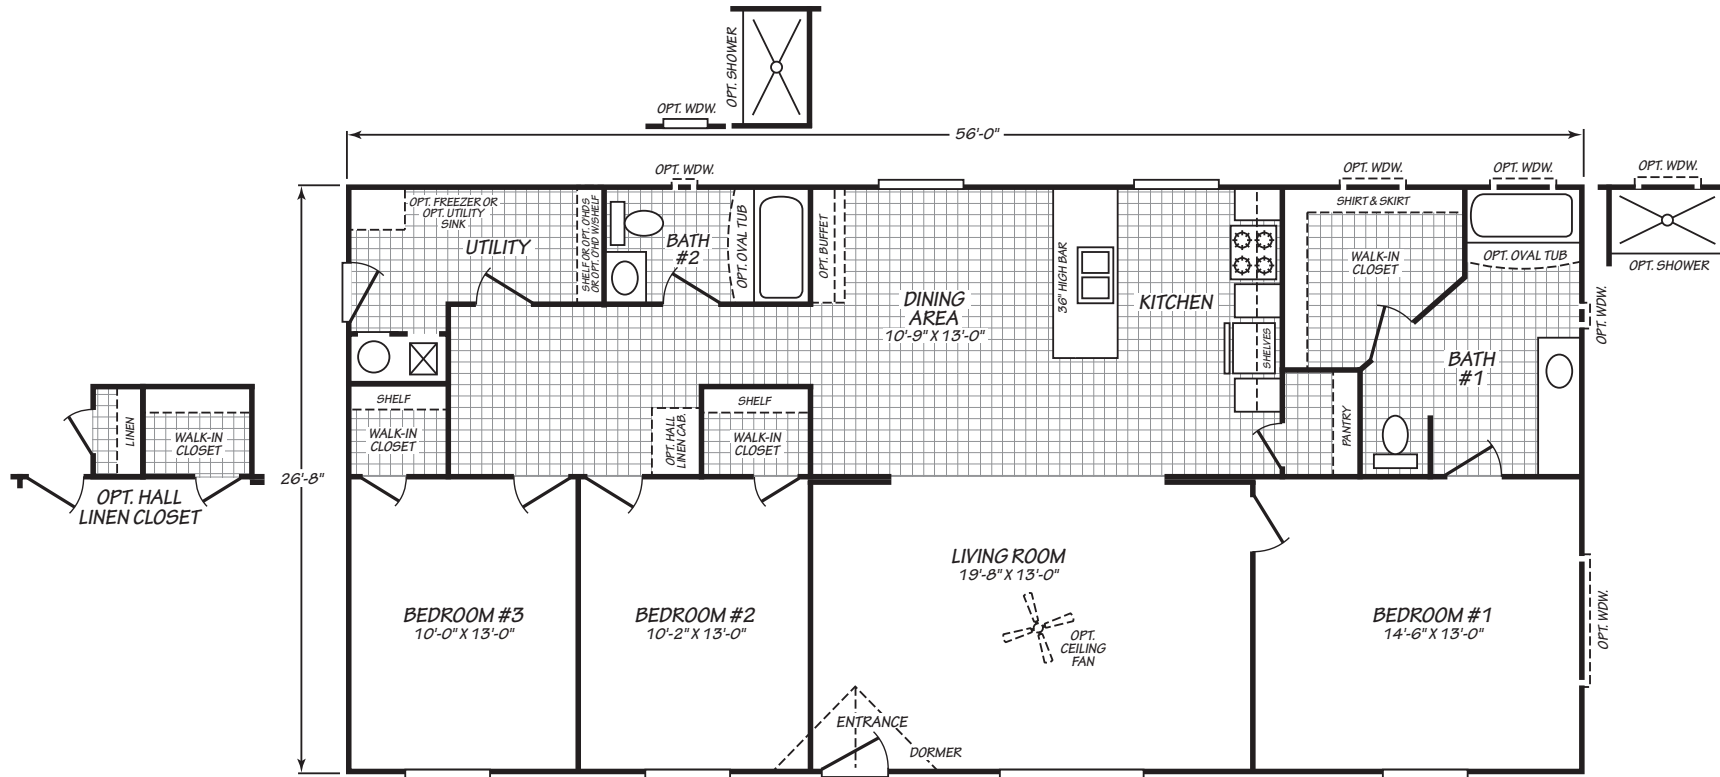

# Barlow

Sandpointe Series

1,493 SQ. FT. (Approximate) 3 Bedrooms, 2 Baths

Last Updated: 11-29-21

**FACTORY EXPO HOME CENTERS**  
2555 Progress Way  
Woodburn, OR 97071

**FactoryExpo.net | 1-800-889-8548**