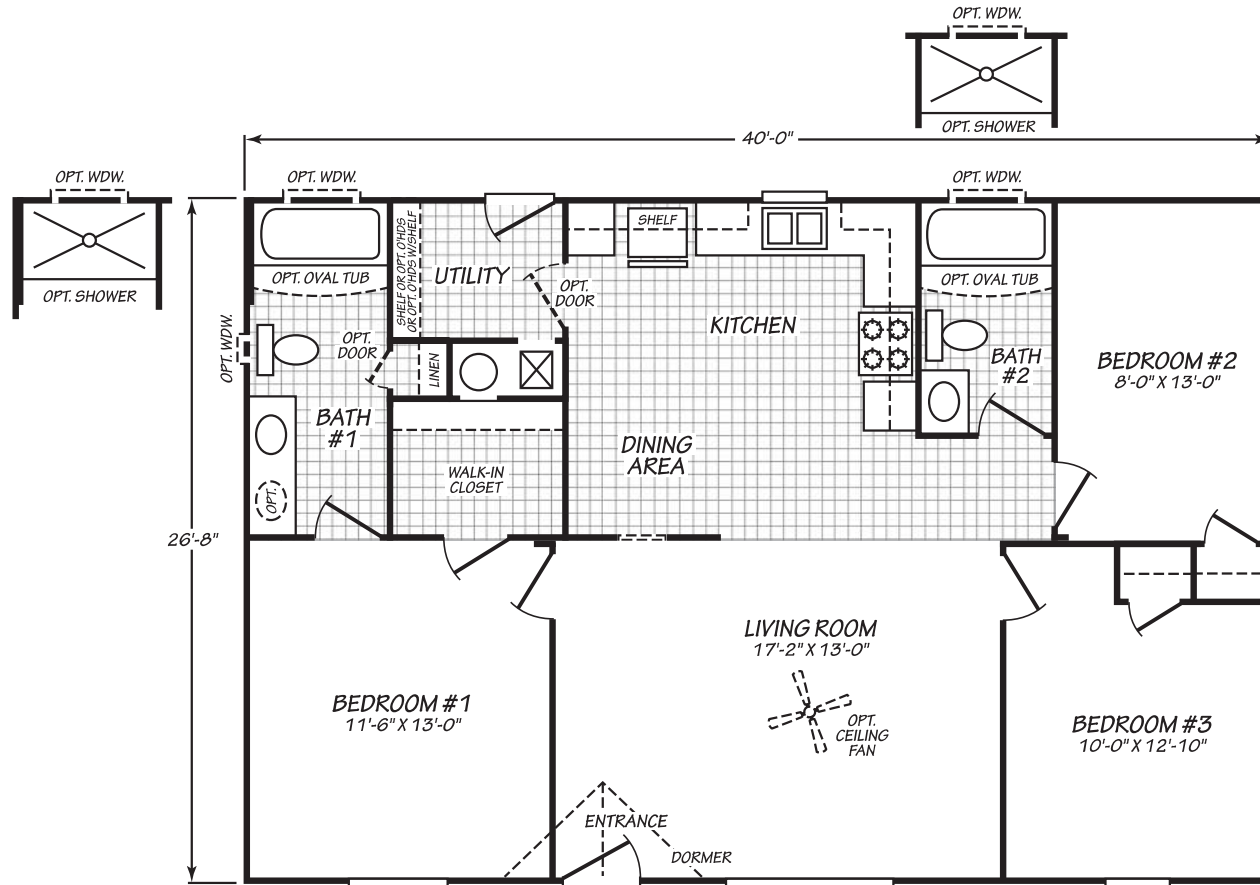

# Bauman

Sandpointe Series

1,066 SQ. FT. (Approximate) 3 Bedrooms, 2 Baths

Last Updated: 2-4-22

**FACTORY EXPO HOME CENTERS**  
 2555 Progress Way  
 Woodburn, OR 97071

**FactoryExpo.net | 1-800-889-8548**