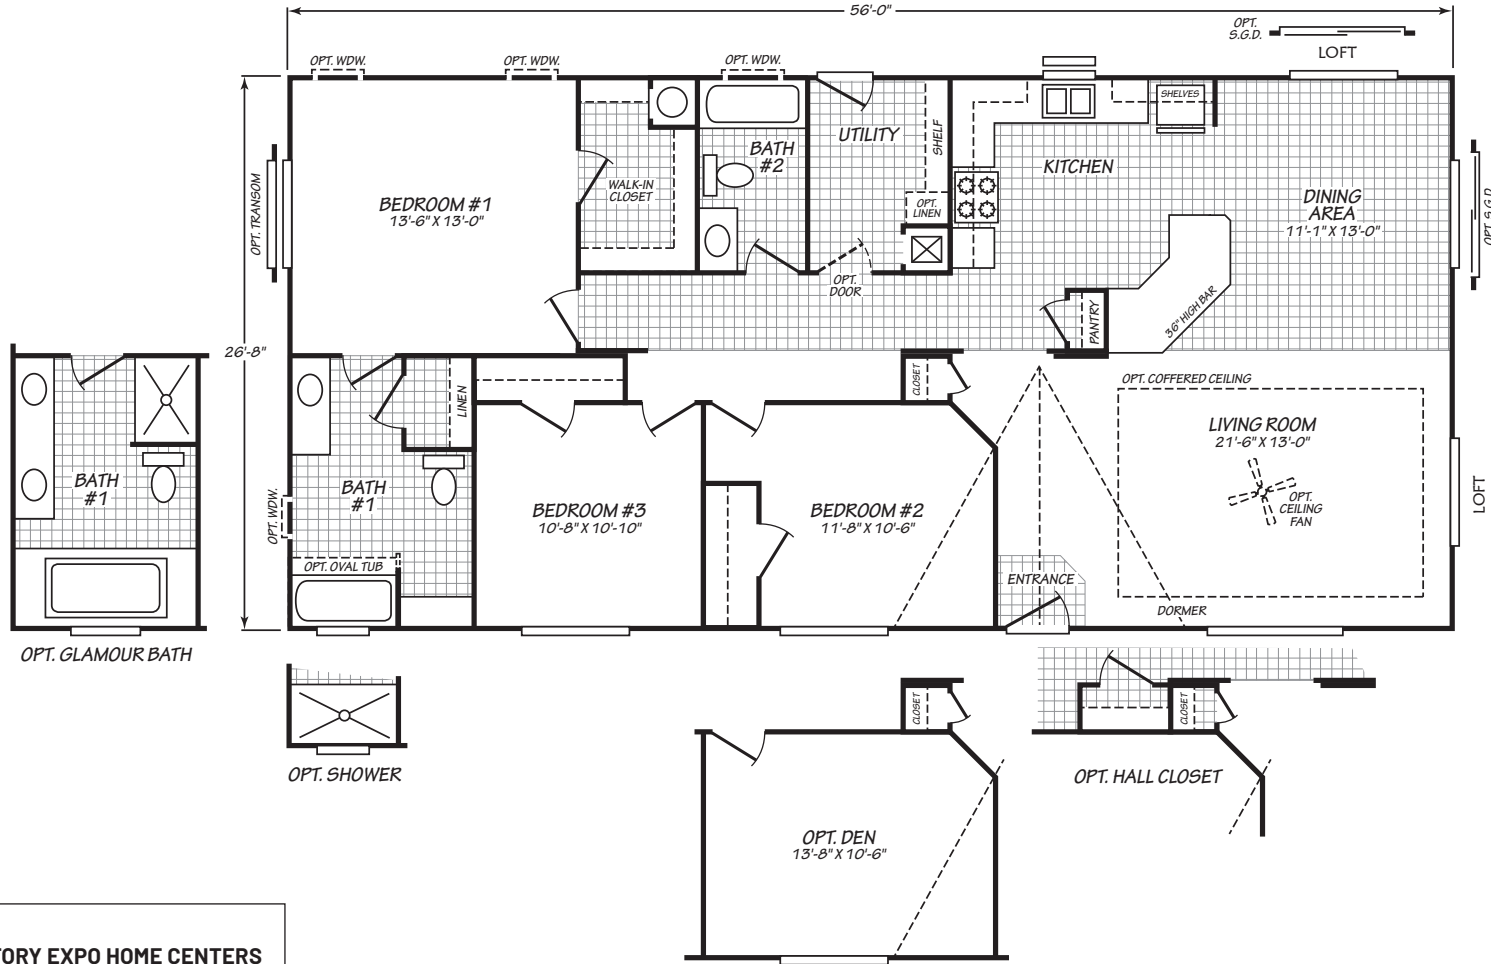

# Beaverton

Evergreen Series

1,493 SQ. FT. (Approximate) 3 Bedrooms, 2 Baths

Last Updated: 9-13-22

OPT. GLAMOUR BATH

OPT. SHOWER

**FACTORY EXPO HOME CENTERS**  
2555 Progress Way  
Woodburn, OR 97071

**FactoryExpo.net | 1-800-889-8548**