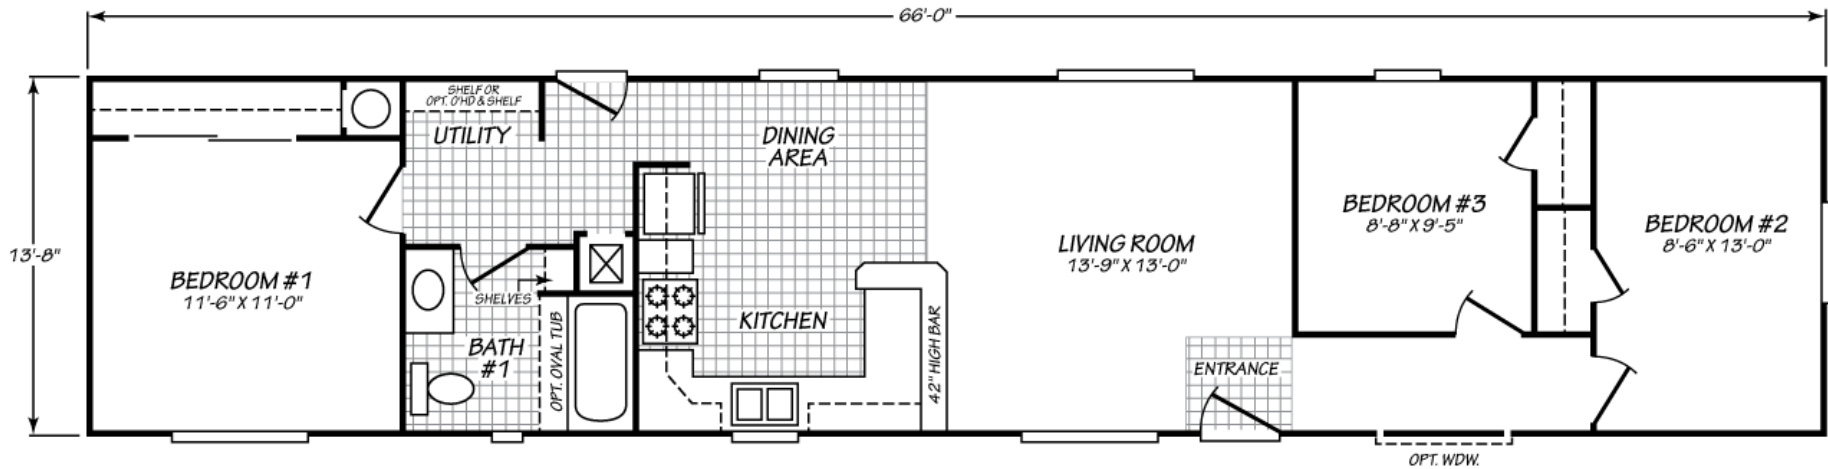

Foley

Sandpointe Series

901 SQ. FT. (Approximate) 3 Bedroom, 1 Bath

Last Updated: 8-7-23

FACTORY EXPO HOME CENTERS
2555 Progress Way
Woodburn, OR 97071

FactoryExpo.net | 1-800-889-8548

IMPORTANT: Alta Cima Corp reserves the right to modify, cancel or substitute products or features of this event at any time without prior notice or obligation. Pictures and other promotional materials are representative and may depict or contain floor plans, square footages, elevations, options, upgrades, extra design features, decorations, floor coverings, specialty light fixtures, custom paint and wall coverings, window treatments, landscaping, sound and alarm systems, furnishings, appliances, and other designer/decorator features and amenities that are not included as part of the home and/or may not be available at all locations. Home, pricing and community information is subject to change, and homes to prior sale, at any time without notice or obligation. ©2020 Alta Cima Corp. All rights reserved.