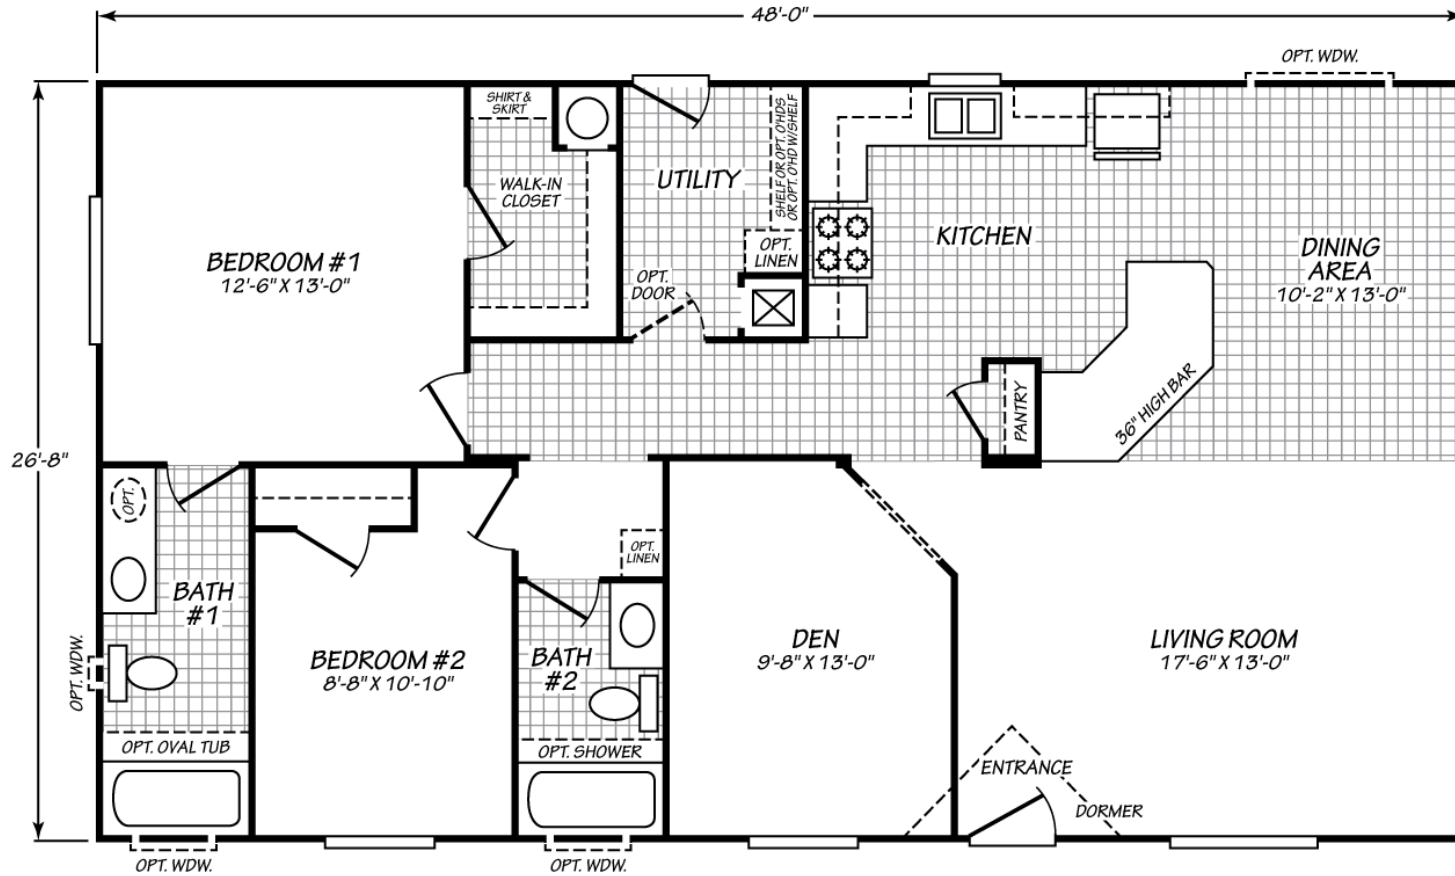

Gardenia

Sandpointe Series

1,280 SQ. FT. (Approximate) 2 Bedrooms, 2 Baths

Last Updated: 6-15-22

FACTORY EXPO HOME CENTERS
2555 Progress Way
Woodburn, OR 97071

FactoryExpo.net | 1-800-889-8548

IMPORTANT: Alta Cima Corp reserves the right to modify, cancel or substitute products or features of this event at any time without prior notice or obligation. Pictures and other promotional materials are representative and may depict or contain floor plans, square footages, elevations, options, upgrades, extra design features, decorations, floor coverings, specialty light fixtures, custom paint and wall coverings, window treatments, landscaping, sound and alarm systems, furnishings, appliances, and other designer/decorator features and amenities that are not included as part of the home and/or may not be available at all locations. Home, pricing and community information is subject to change, and homes to prior sale, at any time without notice or obligation. ©2020 Alta Cima Corp. All rights reserved.