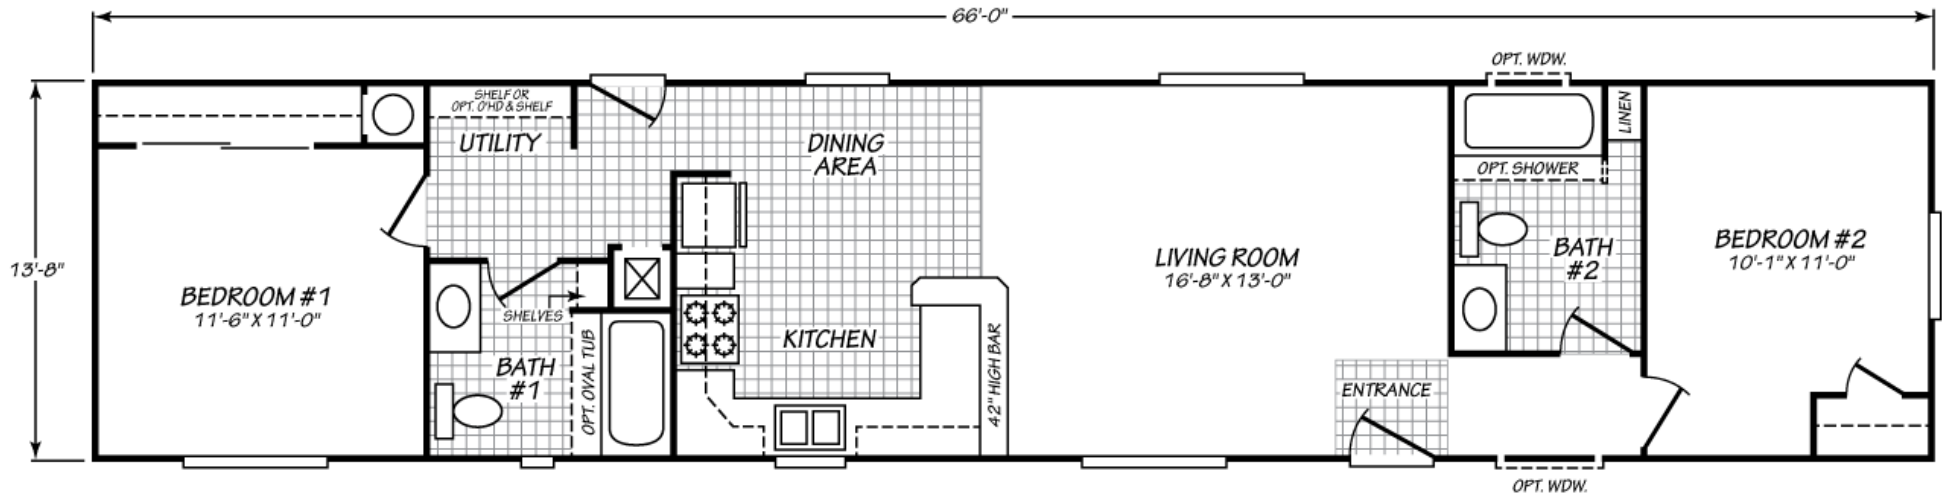

# Hamlin

Sandpointe Series

901 SQ. FT. (Approximate) 2 Bedrooms, 2 Baths

Last Updated: 6-14-23

**FACTORY EXPO HOME CENTERS**  
2555 Progress Way  
Woodburn, OR 97071

**FactoryExpo.net | 1-800-889-8548**

**IMPORTANT:** Alta Cima Corp reserves the right to modify, cancel or substitute products or features of this event at any time without prior notice or obligation. Pictures and other promotional materials are representative and may depict or contain floor plans, square footages, elevations, options, upgrades, extra design features, decorations, floor coverings, specialty light fixtures, custom paint and wall coverings, window treatments, landscaping, sound and alarm systems, furnishings, appliances, and other designer/decorator features and amenities that are not included as part of the home and/or may not be available at all locations. Home, pricing and community information is subject to change, and homes to prior sale, at any time without notice or obligation. ©2020 Alta Cima Corp. All rights reserved.