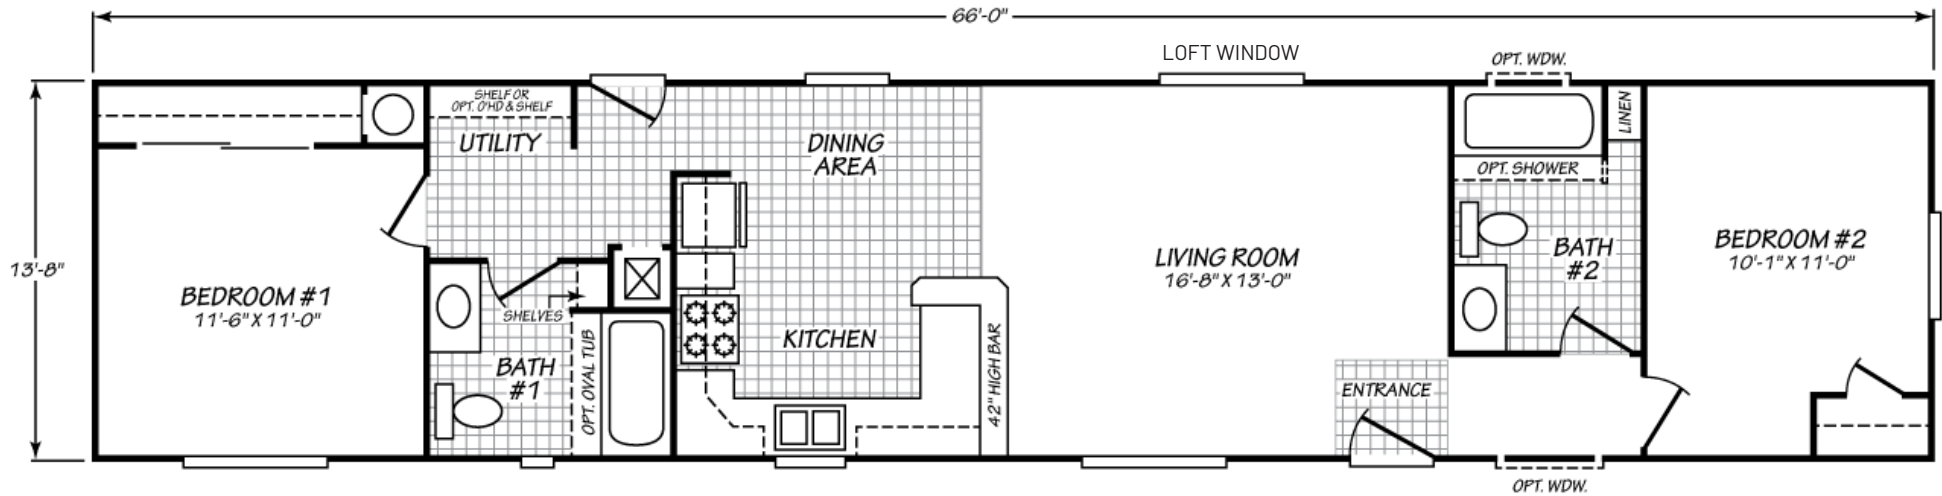

Hamlin

Sandpointe Series

901 SQ. FT. (Approximate) 2 Bedrooms, 2 Baths

Last Updated: 7-2-24

FACTORY EXPO HOME CENTERS
2555 Progress Way
Woodburn, OR 97071

FactoryExpo.net | 1-800-889-8548

IMPORTANT: Alta Cima Corp reserves the right to modify, cancel or substitute products or features of this event at any time without prior notice or obligation. Pictures and other promotional materials are representative and may depict or contain floor plans, square footages, elevations, options, upgrades, extra design features, decorations, floor coverings, specialty light fixtures, custom paint and wall coverings, window treatments, landscaping, sound and alarm systems, furnishings, appliances, and other designer/decorator features and amenities that are not included as part of the home and/or may not be available at all locations. Home, pricing and community information is subject to change, and homes to prior sale, at any time without notice or obligation. ©2020 Alta Cima Corp. All rights reserved.