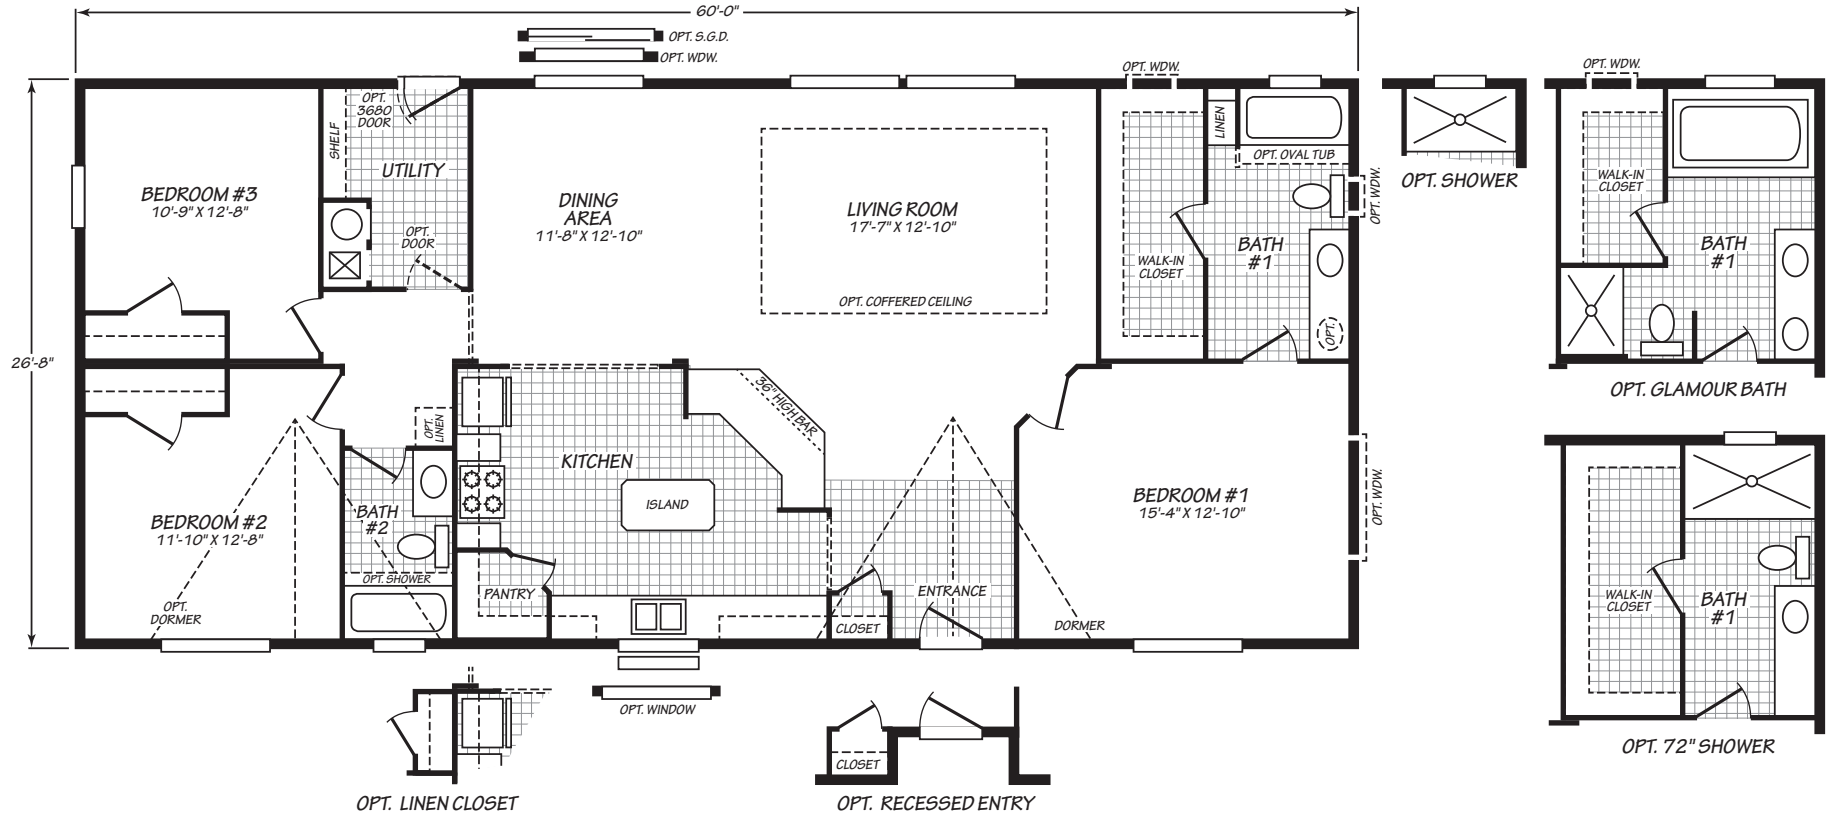

Hartline

Evergreen Series

1,600 SQ. FT. (Approximate) 3 Bedrooms, 2 Bath

Last Updated: 1-20-26

FACTORY EXPO HOME CENTERS
 2555 Progress Way
 Woodburn, OR 97071

FactoryExpo.net | 1-800-889-8548

IMPORTANT: Alta Cima Corp reserves the right to modify, cancel or substitute products or features of this event at any time without prior notice or obligation. Pictures and other promotional materials are representative and may depict or contain floor plans, square footages, elevations, options, upgrades, extra design features, decorations, floor coverings, specialty light fixtures, custom paint and wall coverings, window treatments, landscaping, sound and alarm systems, furnishings, appliances, and other designer/decorator features and amenities that are not included as part of the home and/or may not be available at all locations. Home, pricing and community information is subject to change, and homes to prior sale, at any time without notice or obligation. ©2020 Alta Cima Corp. All rights reserved.