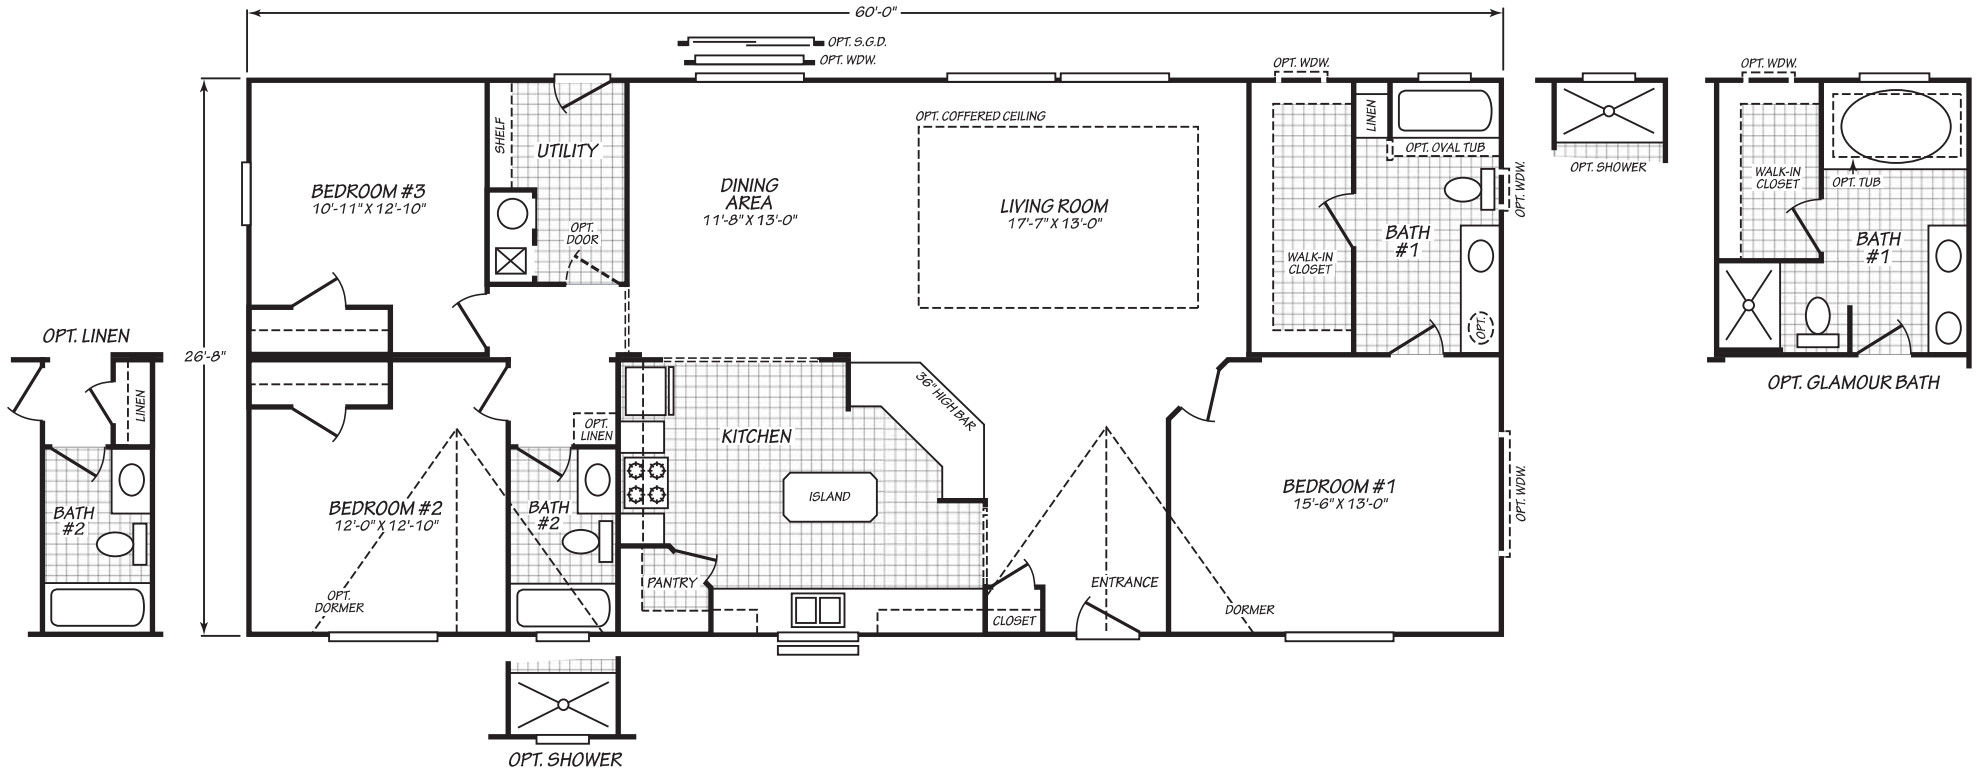

Hartline

Evergreen Series

1,600 SQ. FT. (Approximate) 3 Bedrooms, 2 Bath

Last Updated: 11-24-21

FACTORY EXPO HOME CENTERS
 2555 Progress Way
 Woodburn, OR 97071

FactoryExpo.net | 1-800-889-8548

IMPORTANT: Alta Cima Corp reserves the right to modify, cancel or substitute products or features of this event at any time without prior notice or obligation. Pictures and other promotional materials are representative and may depict or contain floor plans, square footages, elevations, options, upgrades, extra design features, decorations, floor coverings, specialty light fixtures, custom paint and wall coverings, window treatments, landscaping, sound and alarm systems, furnishings, appliances, and other designer/decorator features and amenities that are not included as part of the home and/or may not be available at all locations. Home, pricing and community information is subject to change, and homes to prior sale, at any time without notice or obligation. ©2020 Alta Cima Corp. All rights reserved.