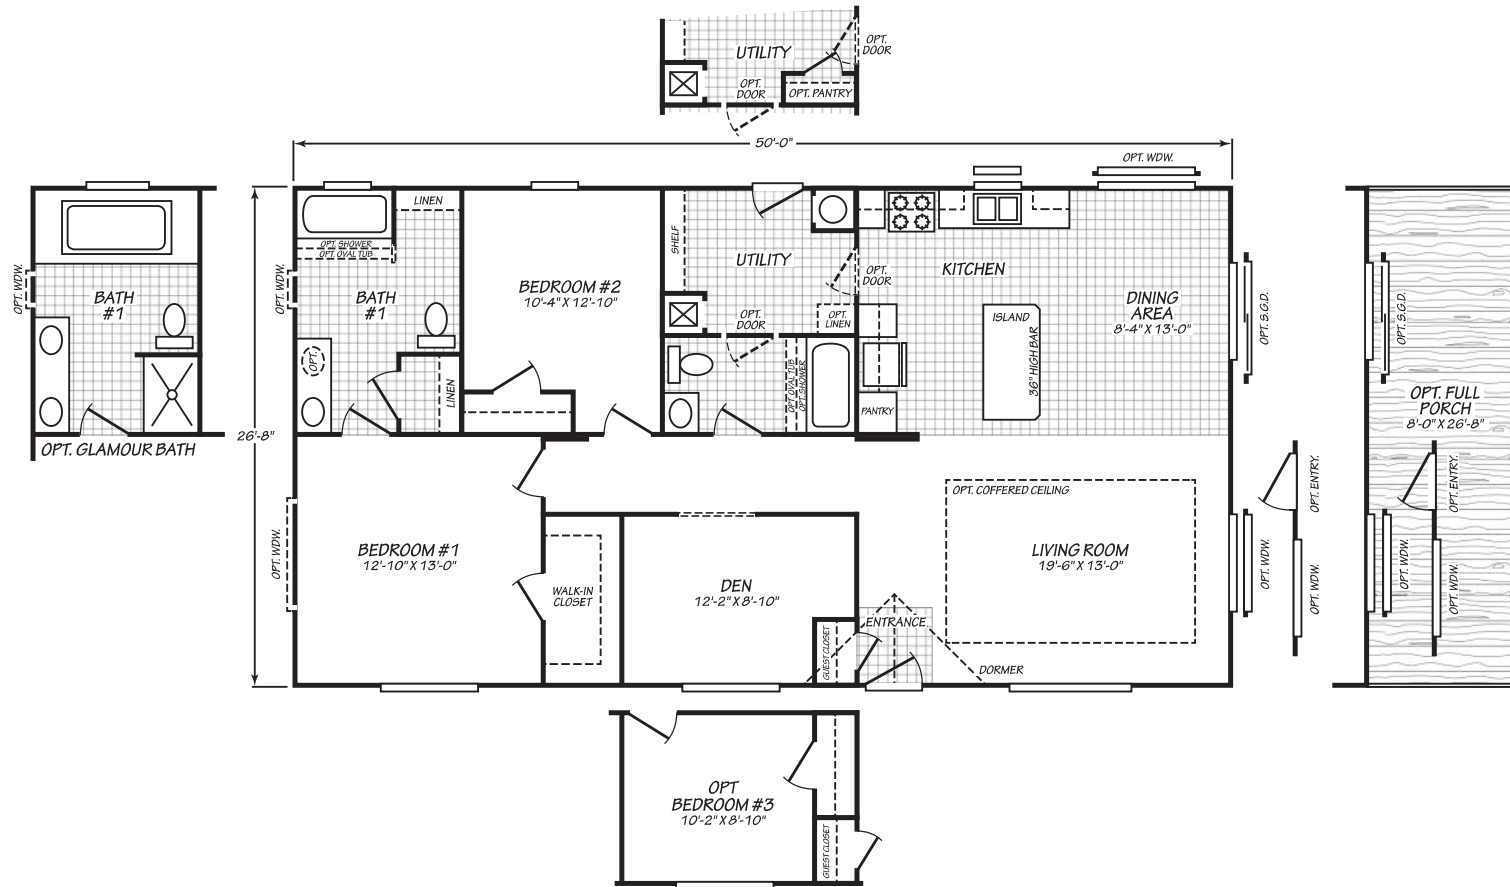

Henley

Evergreen Series

1,333 SQ. FT. (Approximate) 2 Bedroom, 2 Bath

Last Updated: 10-22-20

FACTORY EXPO HOME CENTERS
 2555 Progress Way
 Woodburn, OR 97071

FactoryExpo.net | 1-800-889-8548

IMPORTANT: Alta Cima Corp reserves the right to modify, cancel or substitute products or features of this event at any time without prior notice or obligation. Pictures and other promotional materials are representative and may depict or contain floor plans, square footages, elevations, options, upgrades, extra design features, decorations, floor coverings, specialty light fixtures, custom paint and wall coverings, window treatments, landscaping, sound and alarm systems, furnishings, appliances, and other designer/decorator features and amenities that are not included as part of the home and/or may not be available at all locations. Home, pricing and community information is subject to change, and homes to prior sale, at any time without notice or obligation. ©2020 Alta Cima Corp. All rights reserved.