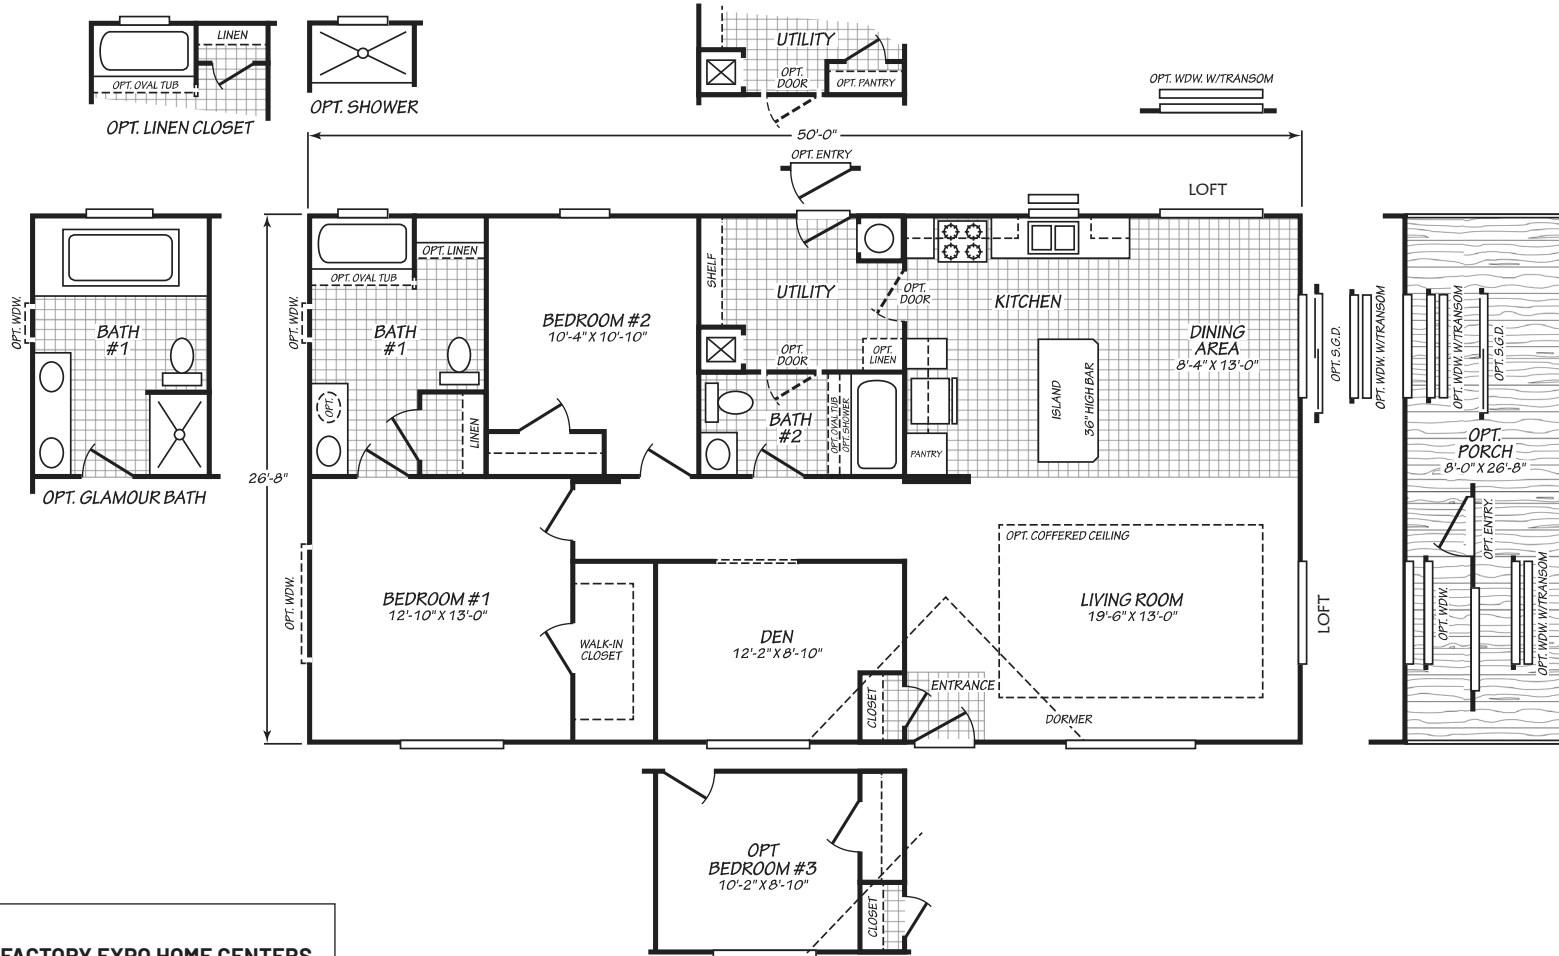

Henley

Evergreen Series

1,333 SQ. FT. (Approximate) 2 Bedroom, 2 Bath

Factory Expo
"Factory Direct Pricing" HOME CENTERS

Last Updated: 9-13-22

FACTORY EXPO HOME CENTERS
2555 Progress Way
Woodburn, OR 97071