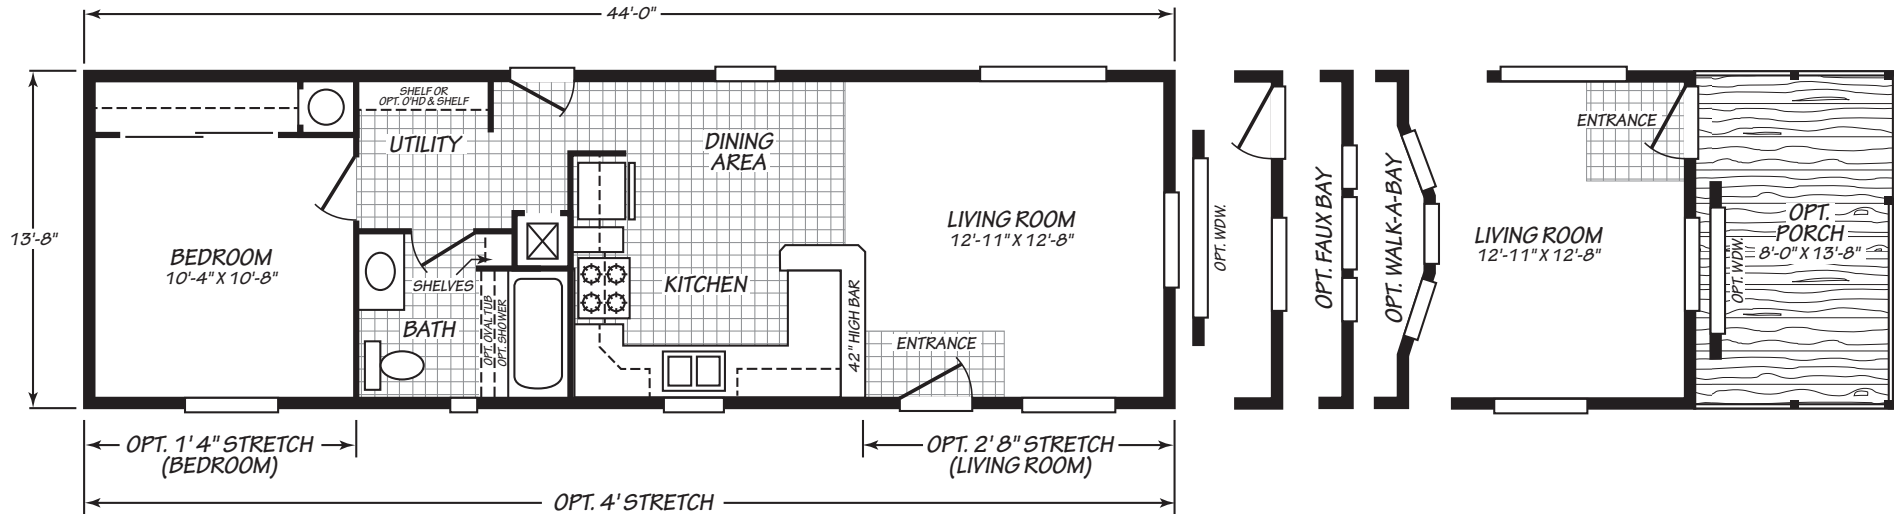

Honeydew

Sandpointe Series

601 SQ. FT. (Approximate) 1 Bedroom, 1 Bath

Last Updated: 1-21-26

FACTORY EXPO HOME CENTERS
 2555 Progress Way
 Woodburn, OR 97071

FactoryExpo.net | 1-800-889-8548

IMPORTANT: Alta Cima Corp reserves the right to modify, cancel or substitute products or features of this event at any time without prior notice or obligation. Pictures and other promotional materials are representative and may depict or contain floor plans, square footages, elevations, options, upgrades, extra design features, decorations, floor coverings, specialty light fixtures, custom paint and wall coverings, window treatments, landscaping, sound and alarm systems, furnishings, appliances, and other designer/decorator features and amenities that are not included as part of the home and/or may not be available at all locations. Home, pricing and community information is subject to change, and homes to prior sale, at any time without notice or obligation. ©2020 Alta Cima Corp. All rights reserved.