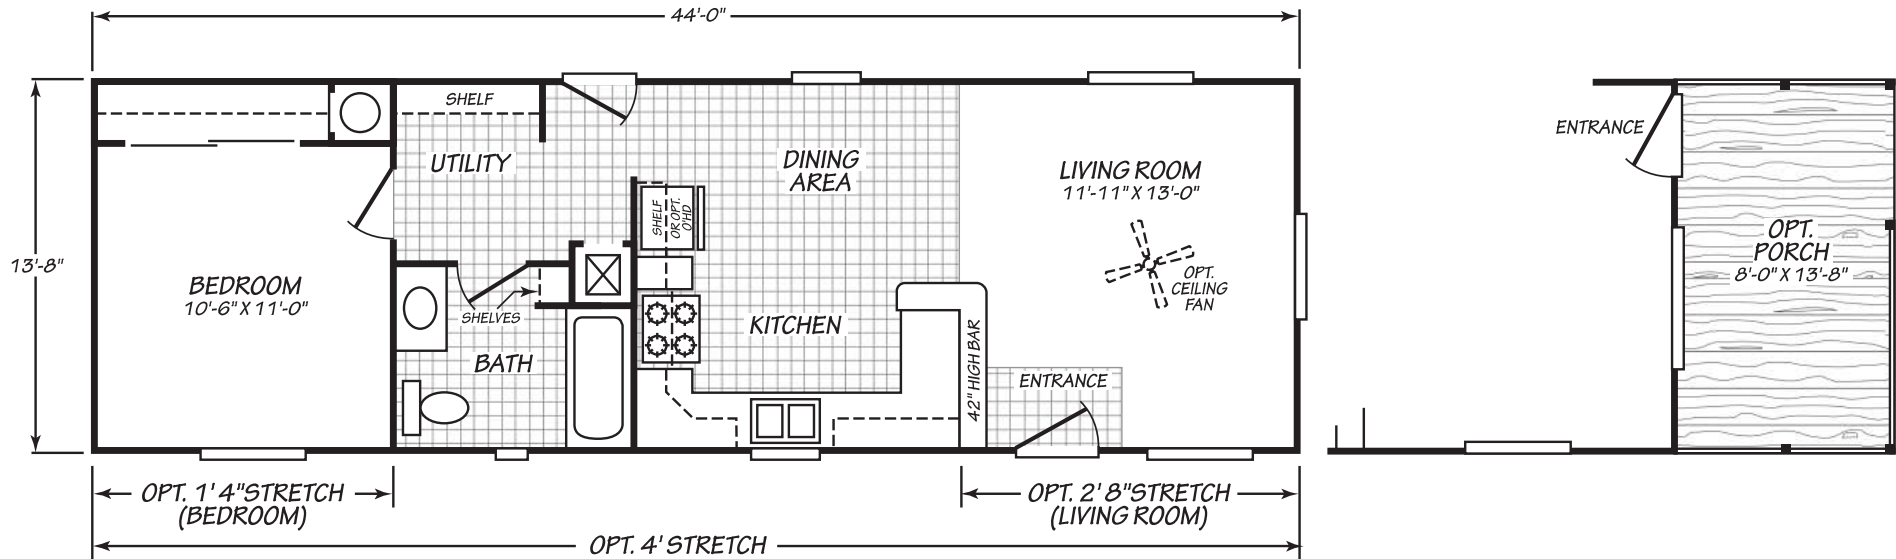

Honeydew

Sandpointe Series

601 SQ. FT. (Approximate) 1 Bedroom, 1 Bath

Last Updated: 11-29-21

FACTORY EXPO HOME CENTERS
 2555 Progress Way
 Woodburn, OR 97071

FactoryExpo.net | 1-800-889-8548

IMPORTANT: Alta Cima Corp reserves the right to modify, cancel or substitute products or features of this event at any time without prior notice or obligation. Pictures and other promotional materials are representative and may depict or contain floor plans, square footages, elevations, options, upgrades, extra design features, decorations, floor coverings, specialty light fixtures, custom paint and wall coverings, window treatments, landscaping, sound and alarm systems, furnishings, appliances, and other designer/decorator features and amenities that are not included as part of the home and/or may not be available at all locations. Home, pricing and community information is subject to change, and homes to prior sale, at any time without notice or obligation. ©2020 Alta Cima Corp. All rights reserved.