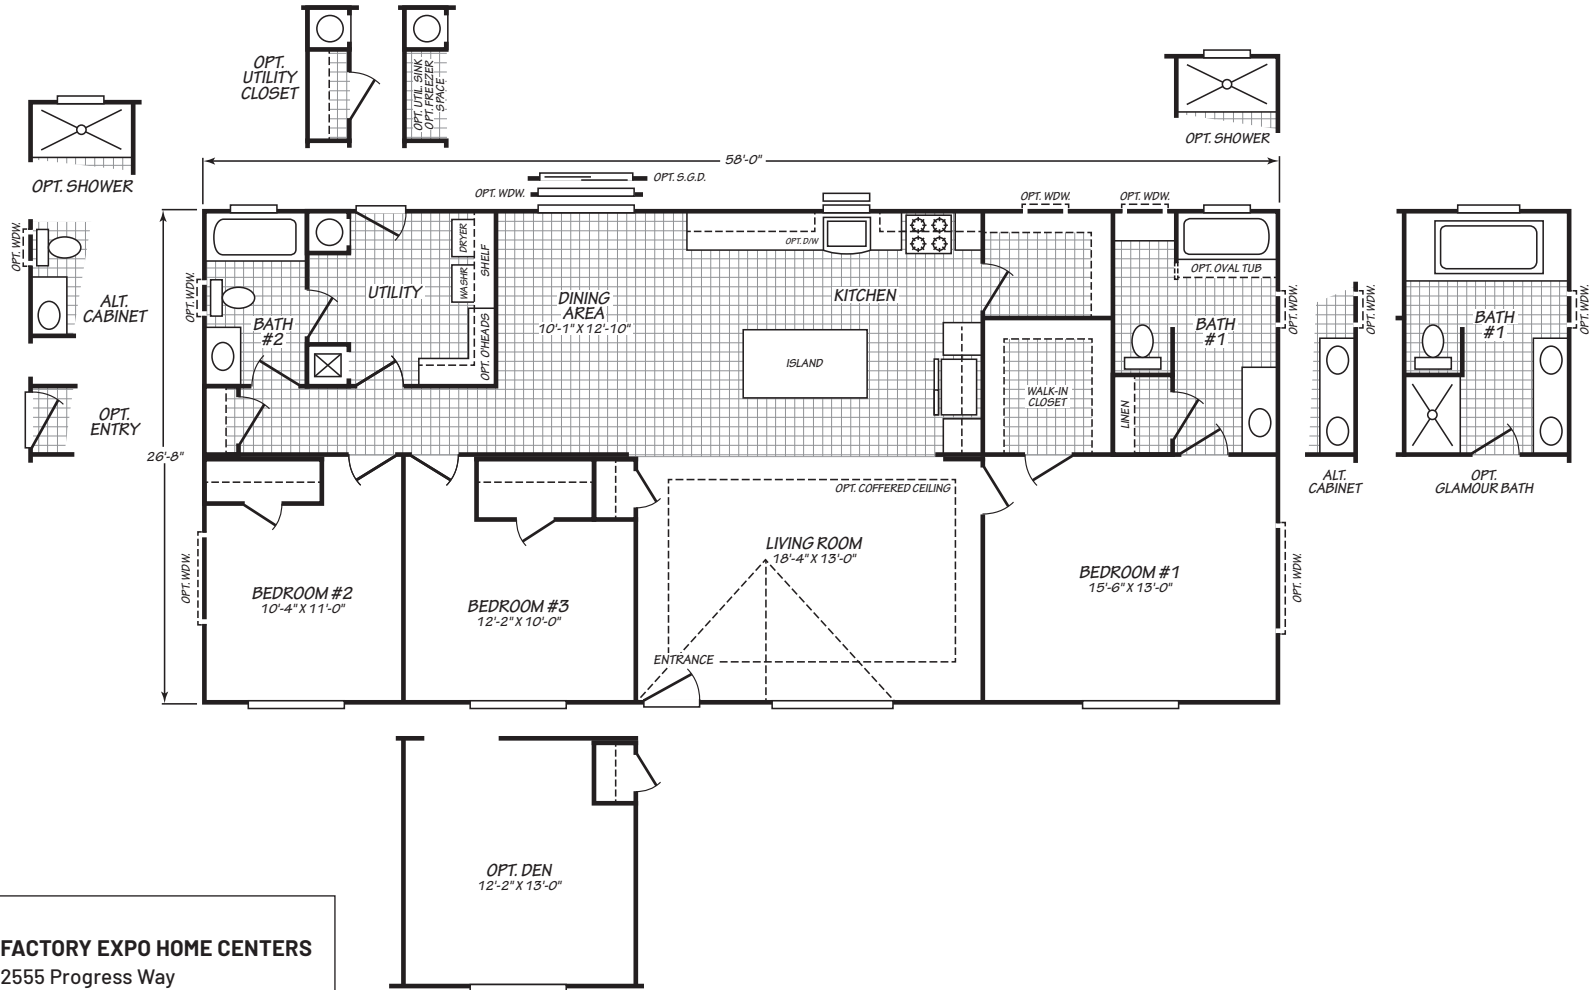

Irby

Evergreen Series

1,547 SQ. FT. (Approximate) 3 Bedrooms, 2 Bath

Factory Expo

"Factory Direct Pricing" HOME CENTERS

Last Updated: 11-24-21

FACTORY EXPO HOME CENTERS
2555 Progress Way
Woodburn, OR 97071

FactoryExpo.net | 1-800-889-8548