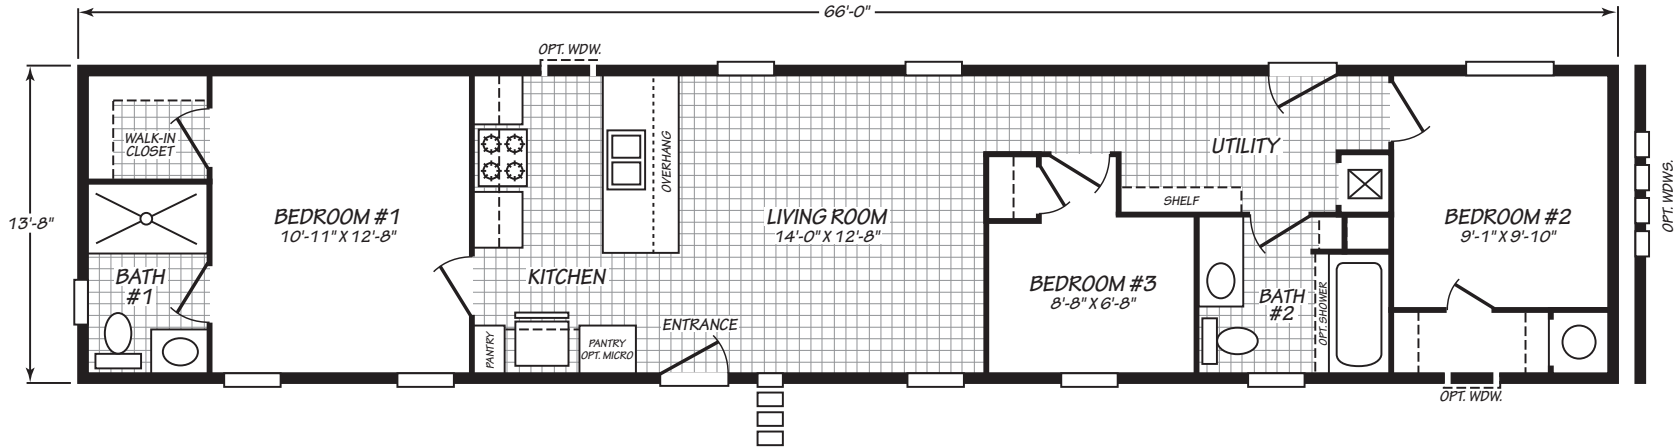

Judson

Pure Series

901 SQ. FT. (Approximate) 3 Bedrooms, 2 Baths

Last Updated: 3-10-25

FACTORY EXPO HOME CENTERS
2555 Progress Way
Woodburn, OR 97071

FactoryExpo.net | 1-800-889-8548

IMPORTANT: Alta Cima Corp reserves the right to modify, cancel or substitute products or features of this event at any time without prior notice or obligation. Pictures and other promotional materials are representative and may depict or contain floor plans, square footages, elevations, options, upgrades, extra design features, decorations, floor coverings, specialty light fixtures, custom paint and wall coverings, window treatments, landscaping, sound and alarm systems, furnishings, appliances, and other designer/decorator features and amenities that are not included as part of the home and/or may not be available at all locations. Home, pricing and community information is subject to change, and homes to prior sale, at any time without notice or obligation. ©2020 Alta Cima Corp. All rights reserved.