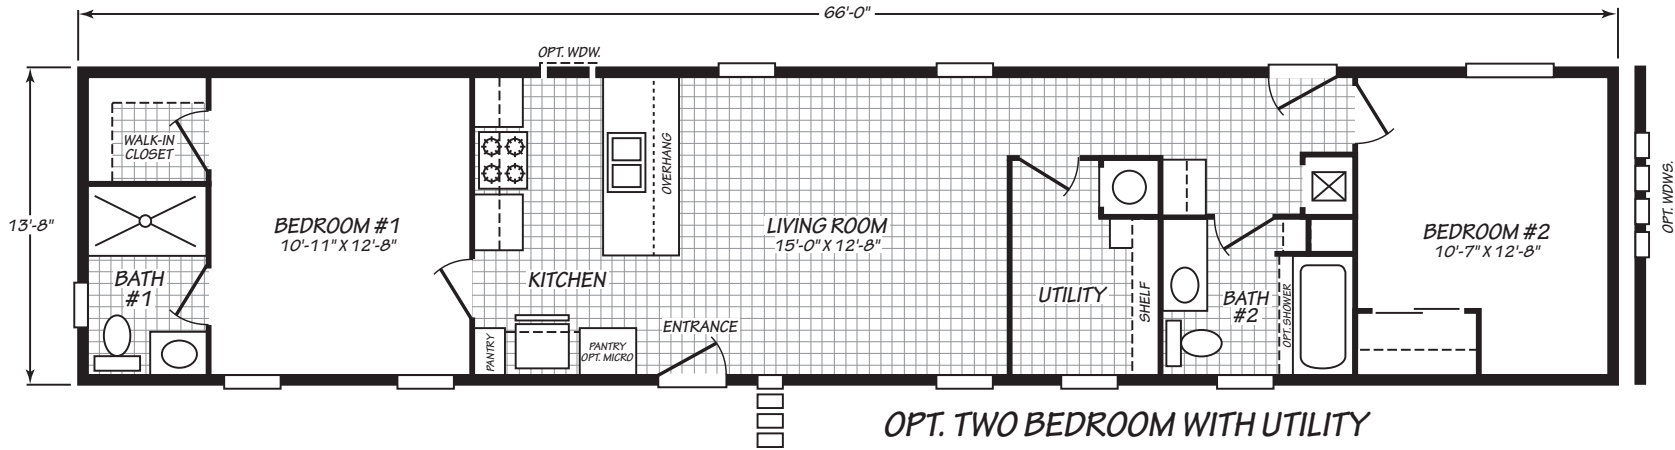

Judson

Pure Series

901 SQ. FT. (Approximate) 3 Bedrooms, 2 Baths

Last Updated: 3-10-25

FACTORY EXPO HOME CENTERS
2555 Progress Way
Woodburn, OR 97071

FactoryExpo.net | 1-800-889-8548

IMPORTANT: Alta Cima Corp reserves the right to modify, cancel or substitute products or features of this event at any time without prior notice or obligation. Pictures and other promotional materials are representative and may depict or contain floor plans, square footages, elevations, options, upgrades, extra design features, decorations, floor coverings, specialty light fixtures, custom paint and wall coverings, window treatments, landscaping, sound and alarm systems, furnishings, appliances, and other designer/decorator features and amenities that are not included as part of the home and/or may not be available at all locations. Home, pricing and community information is subject to change, and homes to prior sale, at any time without notice or obligation. ©2020 Alta Cima Corp. All rights reserved.