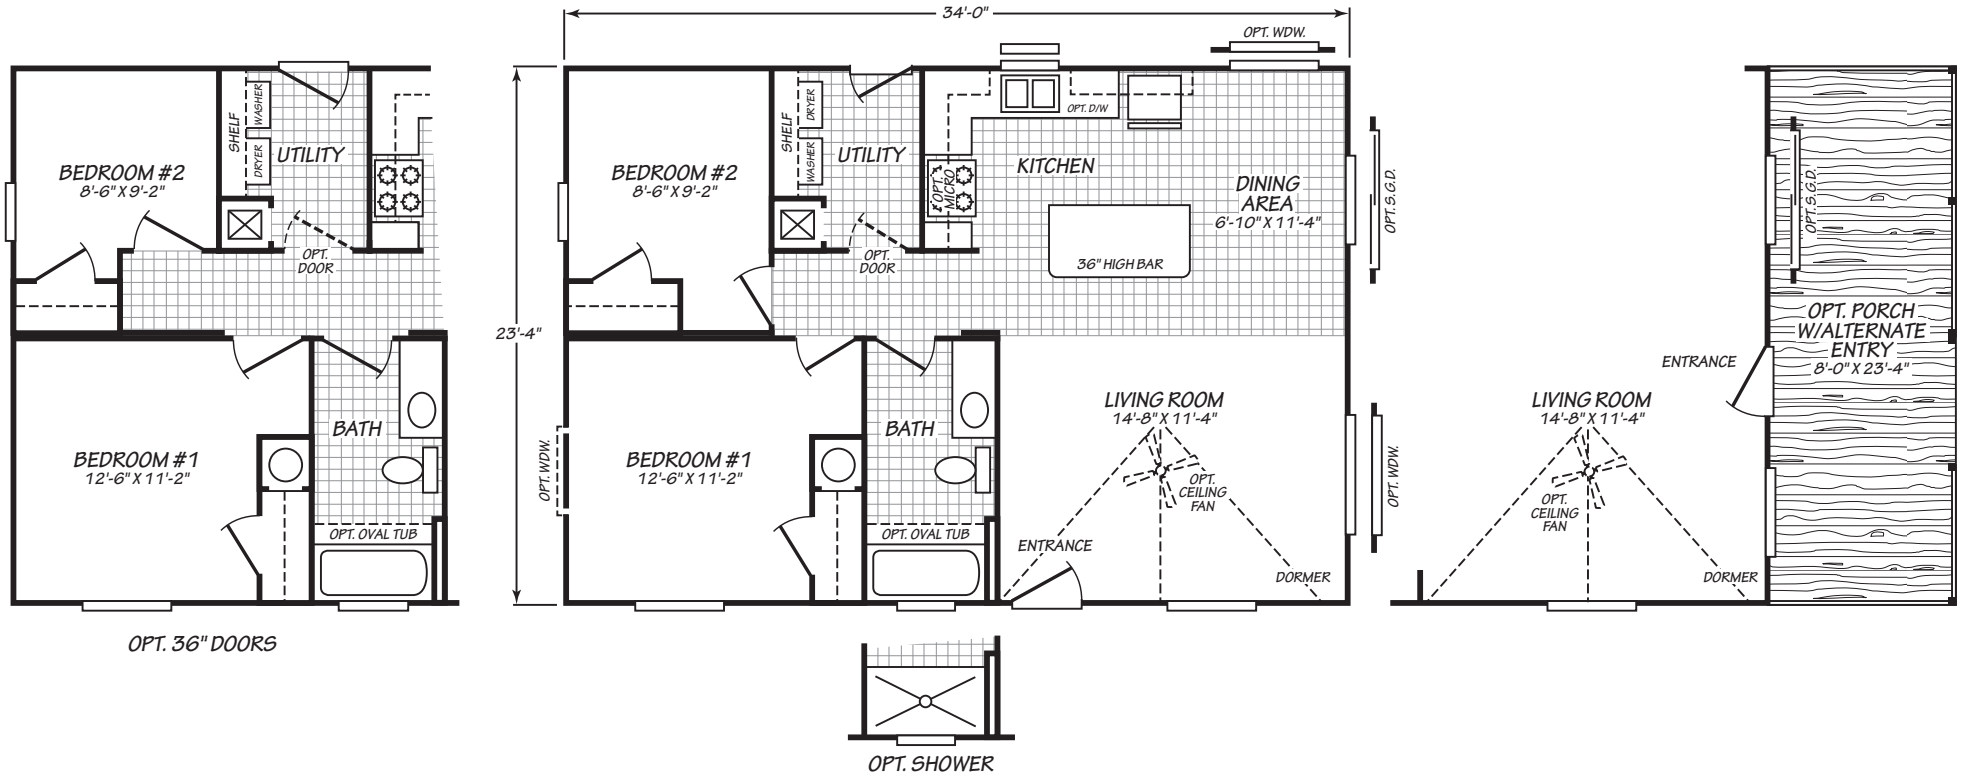

Macksburg

Evergreen Series

793 SQ. FT. (Approximate) 2 Bedrooms, 1 Bath

Factory Expo
"Factory Direct Pricing" HOME CENTERS

Last Updated: 11-24-21

FACTORY EXPO HOME CENTERS
2555 Progress Way
Woodburn, OR 97071