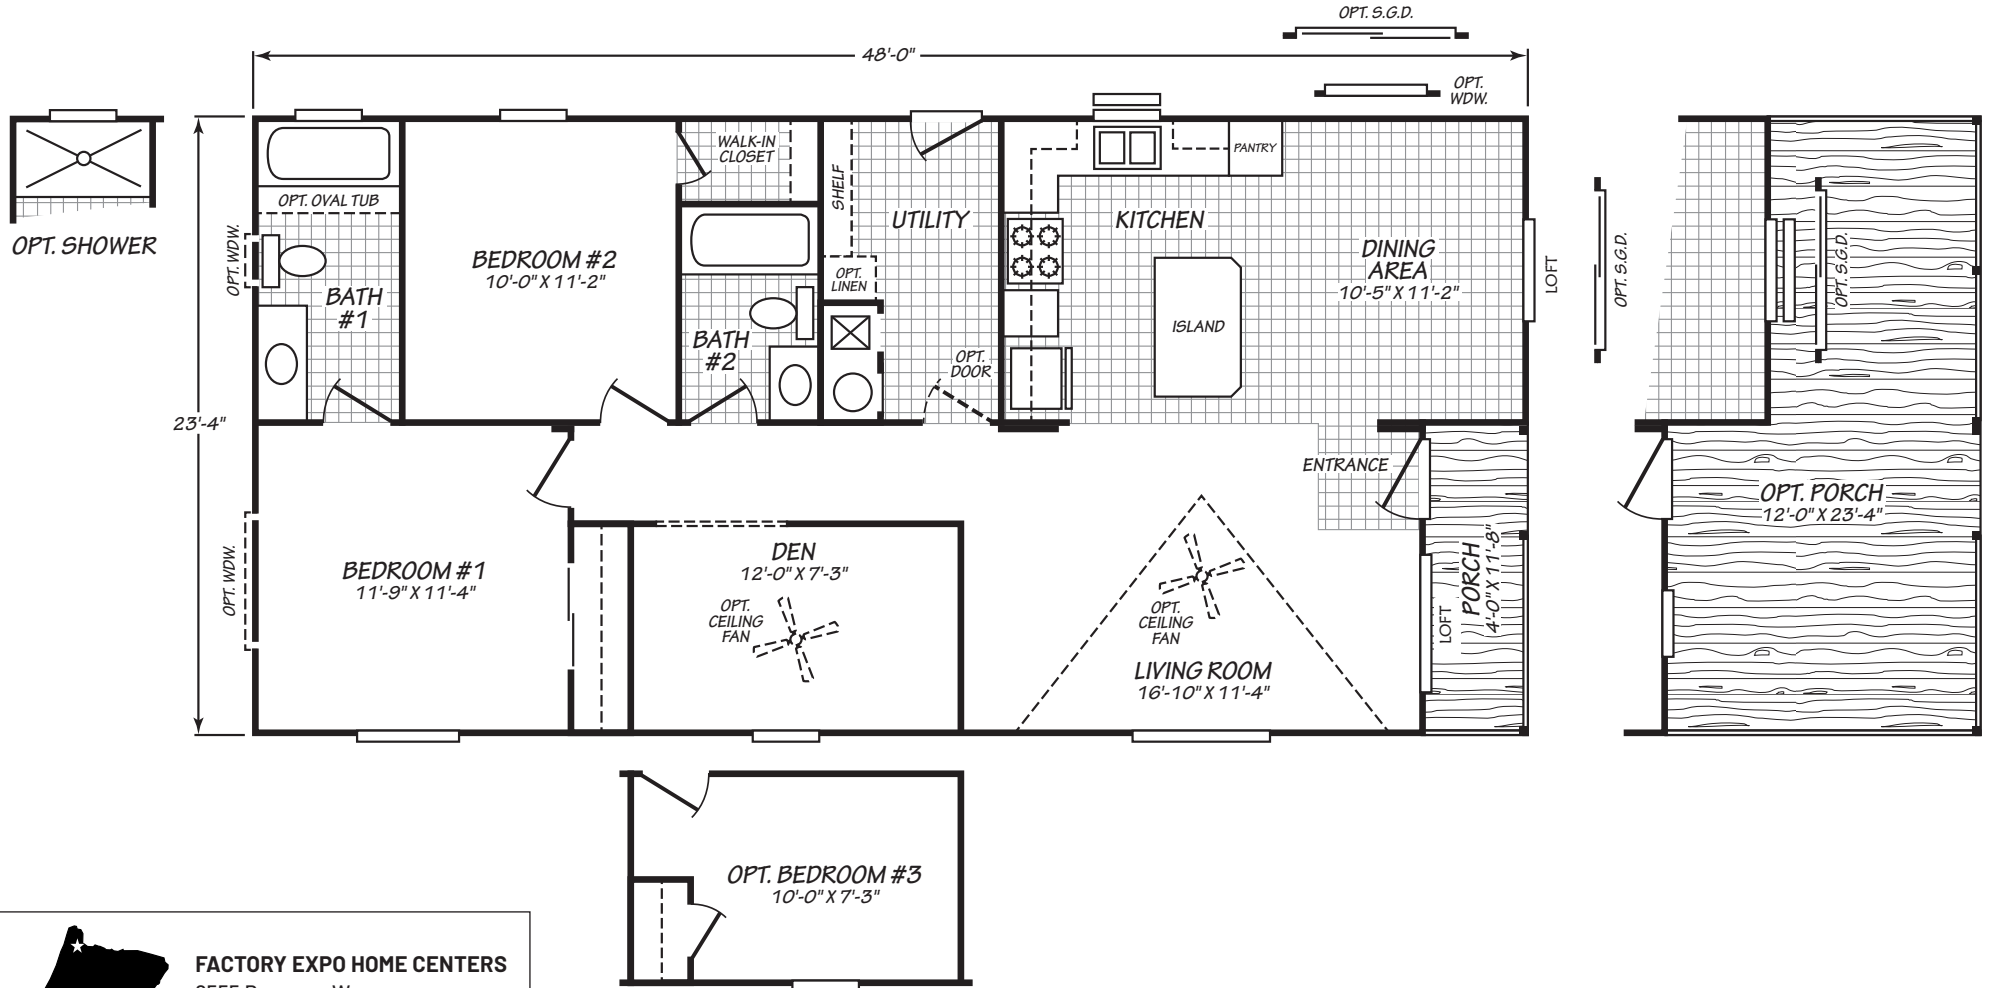

Oakridge

Evergreen Series

1,073 SQ. FT. (Approximate) 3 Bedrooms, 2 Bath

Factory Expo
"Factory Direct Pricing" HOME CENTERS

Last Updated: 9-14-22

FACTORY EXPO HOME CENTERS
2555 Progress Way
Woodburn, OR 97071