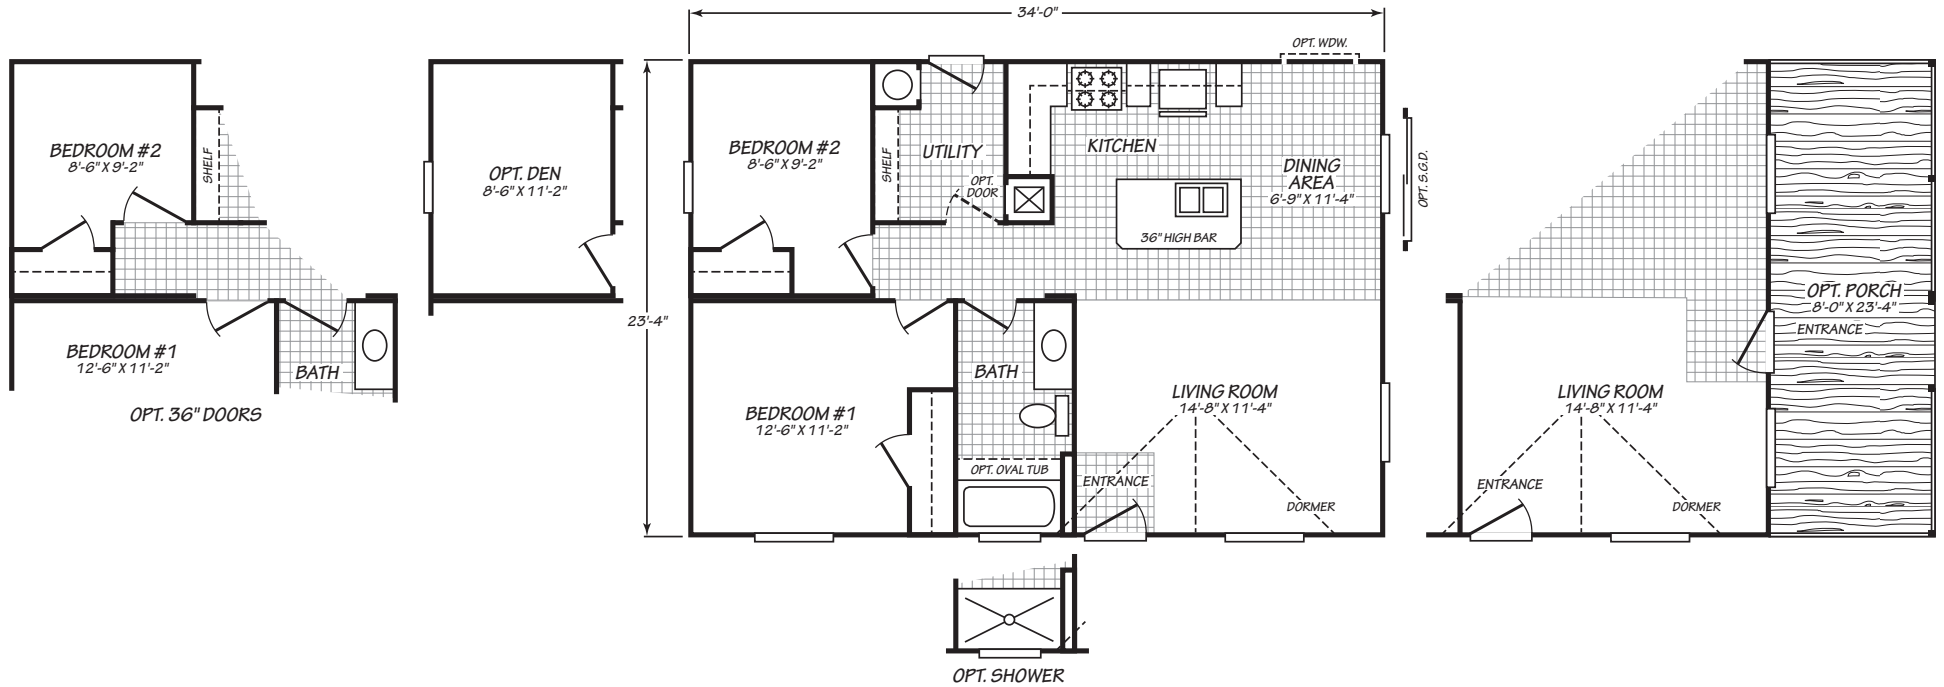

# Paynes

Juniper Series

793 SQ. FT. (Approximate) 2 Bedrooms, 1 Bath

Last Updated: 8-7-23

**FACTORY EXPO HOME CENTERS**  
2555 Progress Way  
Woodburn, OR 97071

**FactoryExpo.net | 1-800-889-8548**

**IMPORTANT:** Alta Cima Corp reserves the right to modify, cancel or substitute products or features of this event at any time without prior notice or obligation. Pictures and other promotional materials are representative and may depict or contain floor plans, square footages, elevations, options, upgrades, extra design features, decorations, floor coverings, specialty light fixtures, custom paint and wall coverings, window treatments, landscaping, sound and alarm systems, furnishings, appliances, and other designer/decorator features and amenities that are not included as part of the home and/or may not be available at all locations. Home, pricing and community information is subject to change, and homes to prior sale, at any time without notice or obligation. ©2020 Alta Cima Corp. All rights reserved.