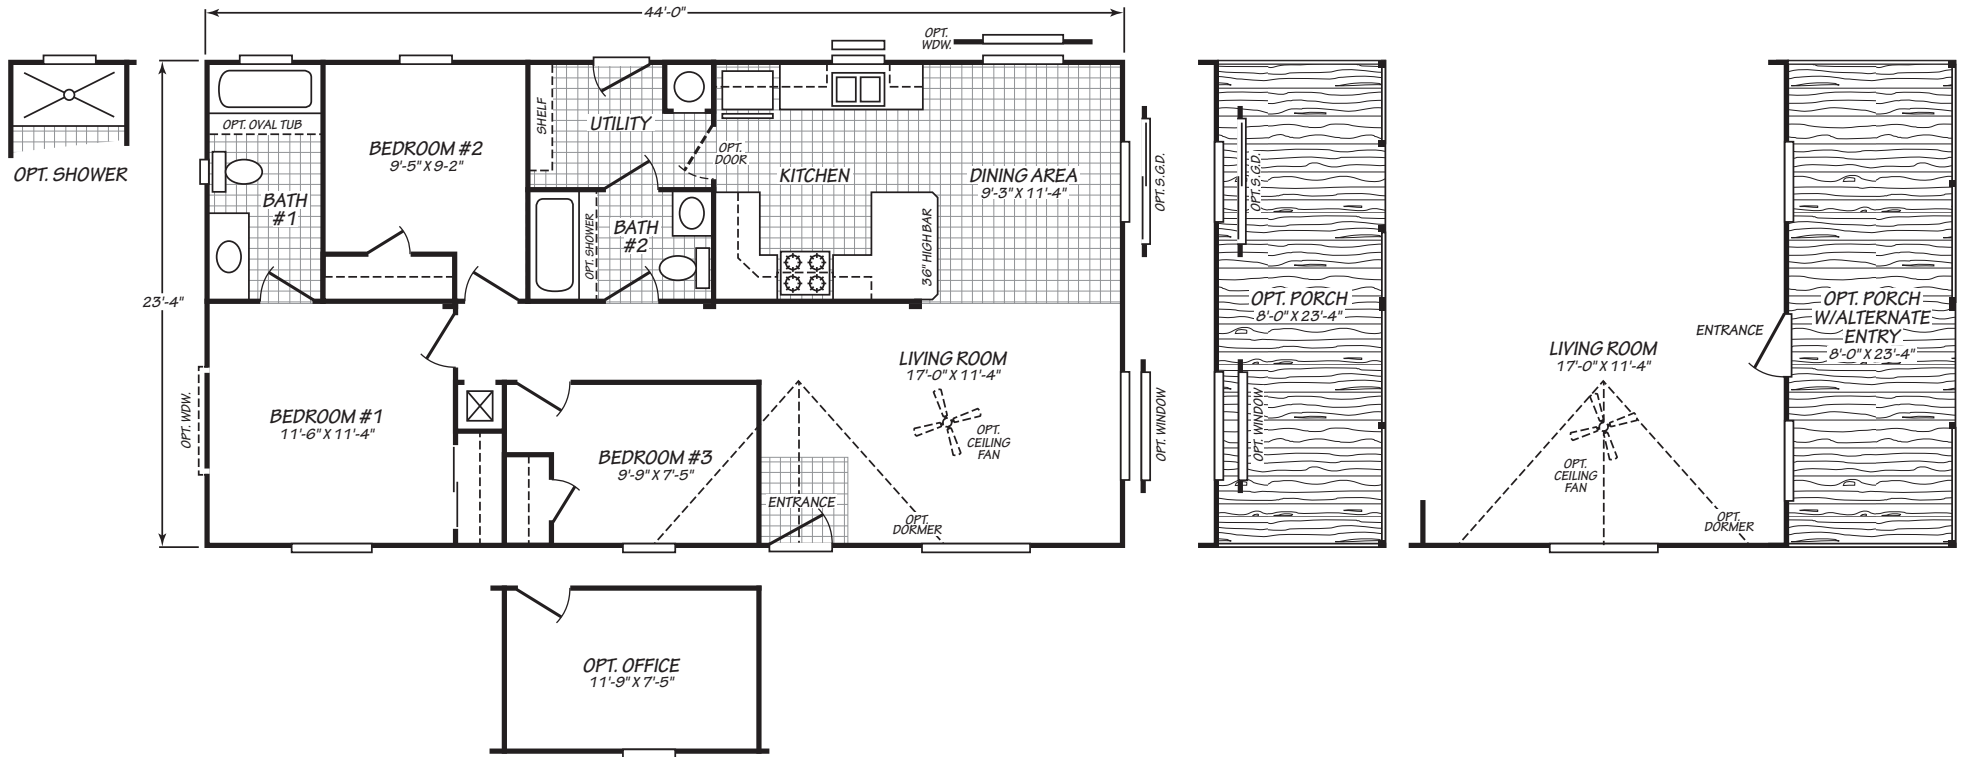

Pendleton

Evergreen Series

1,026 SQ. FT. (Approximate) 3 Bedrooms, 2 Baths

Last Updated: 1-17-22

FACTORY EXPO HOME CENTERS
 2555 Progress Way
 Woodburn, OR 97071

FactoryExpo.net | 1-800-889-8548

IMPORTANT: Alta Cima Corp reserves the right to modify, cancel or substitute products or features of this event at any time without prior notice or obligation. Pictures and other promotional materials are representative and may depict or contain floor plans, square footages, elevations, options, upgrades, extra design features, decorations, floor coverings, specialty light fixtures, custom paint and wall coverings, window treatments, landscaping, sound and alarm systems, furnishings, appliances, and other designer/decorator features and amenities that are not included as part of the home and/or may not be available at all locations. Home, pricing and community information is subject to change, and homes to prior sale, at any time without notice or obligation. ©2020 Alta Cima Corp. All rights reserved.