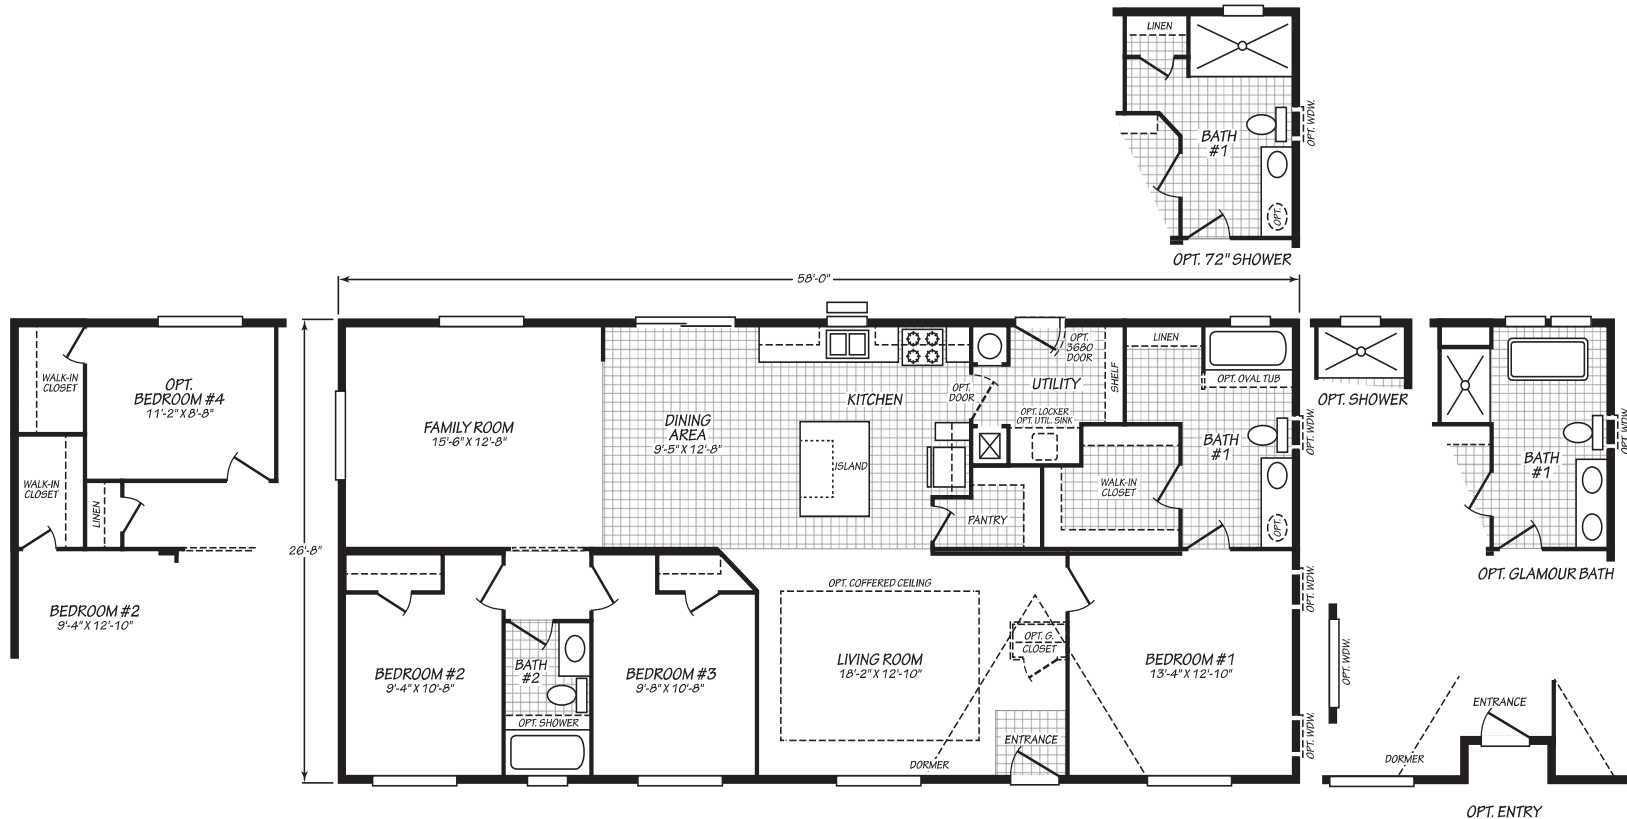

Quartzville

Evergreen Series

1,546 SQ. FT. (Approximate) 3 Bedrooms, 2 Baths

Last Updated: 4-15-26

FACTORY EXPO HOME CENTERS
2555 Progress Way
Woodburn, OR 97071

FactoryExpo.net | 1-800-889-8548

IMPORTANT: Alta Cima Corp reserves the right to modify, cancel or substitute products or features of this event at any time without prior notice or obligation. Pictures and other promotional materials are representative and may depict or contain floor plans, square footages, elevations, options, upgrades, extra design features, decorations, floor coverings, specialty light fixtures, custom paint and wall coverings, window treatments, landscaping, sound and alarm systems, furnishings, appliances, and other designer/decorator features and amenities that are not included as part of the home and/or may not be available at all locations. Home, pricing and community information is subject to change, and homes to prior sale, at any time without notice or obligation. ©2020 Alta Cima Corp. All rights reserved.