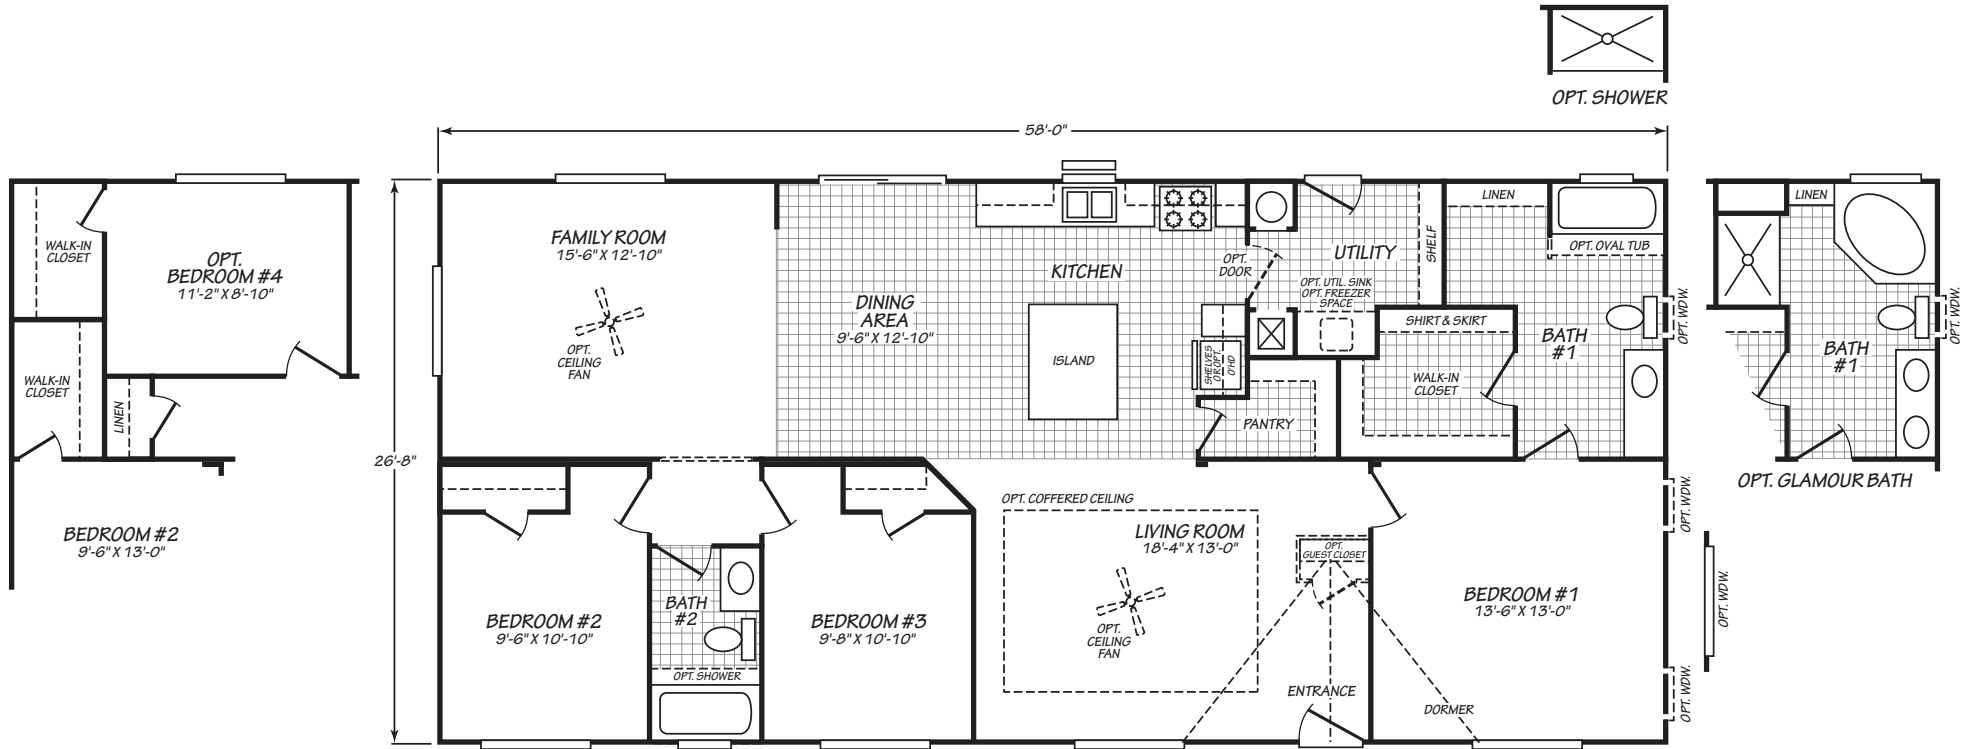

Quartzville

Evergreen Series

1,546 SQ. FT. (Approximate) 3 Bedrooms, 2 Baths

Last Updated: 11-30-21

FACTORY EXPO HOME CENTERS
 2555 Progress Way
 Woodburn, OR 97071

FactoryExpo.net | 1-800-889-8548

IMPORTANT: Alta Cima Corp reserves the right to modify, cancel or substitute products or features of this event at any time without prior notice or obligation. Pictures and other promotional materials are representative and may depict or contain floor plans, square footages, elevations, options, upgrades, extra design features, decorations, floor coverings, specialty light fixtures, custom paint and wall coverings, window treatments, landscaping, sound and alarm systems, furnishings, appliances, and other designer/decorator features and amenities that are not included as part of the home and/or may not be available at all locations. Home, pricing and community information is subject to change, and homes to prior sale, at any time without notice or obligation. ©2020 Alta Cima Corp. All rights reserved.