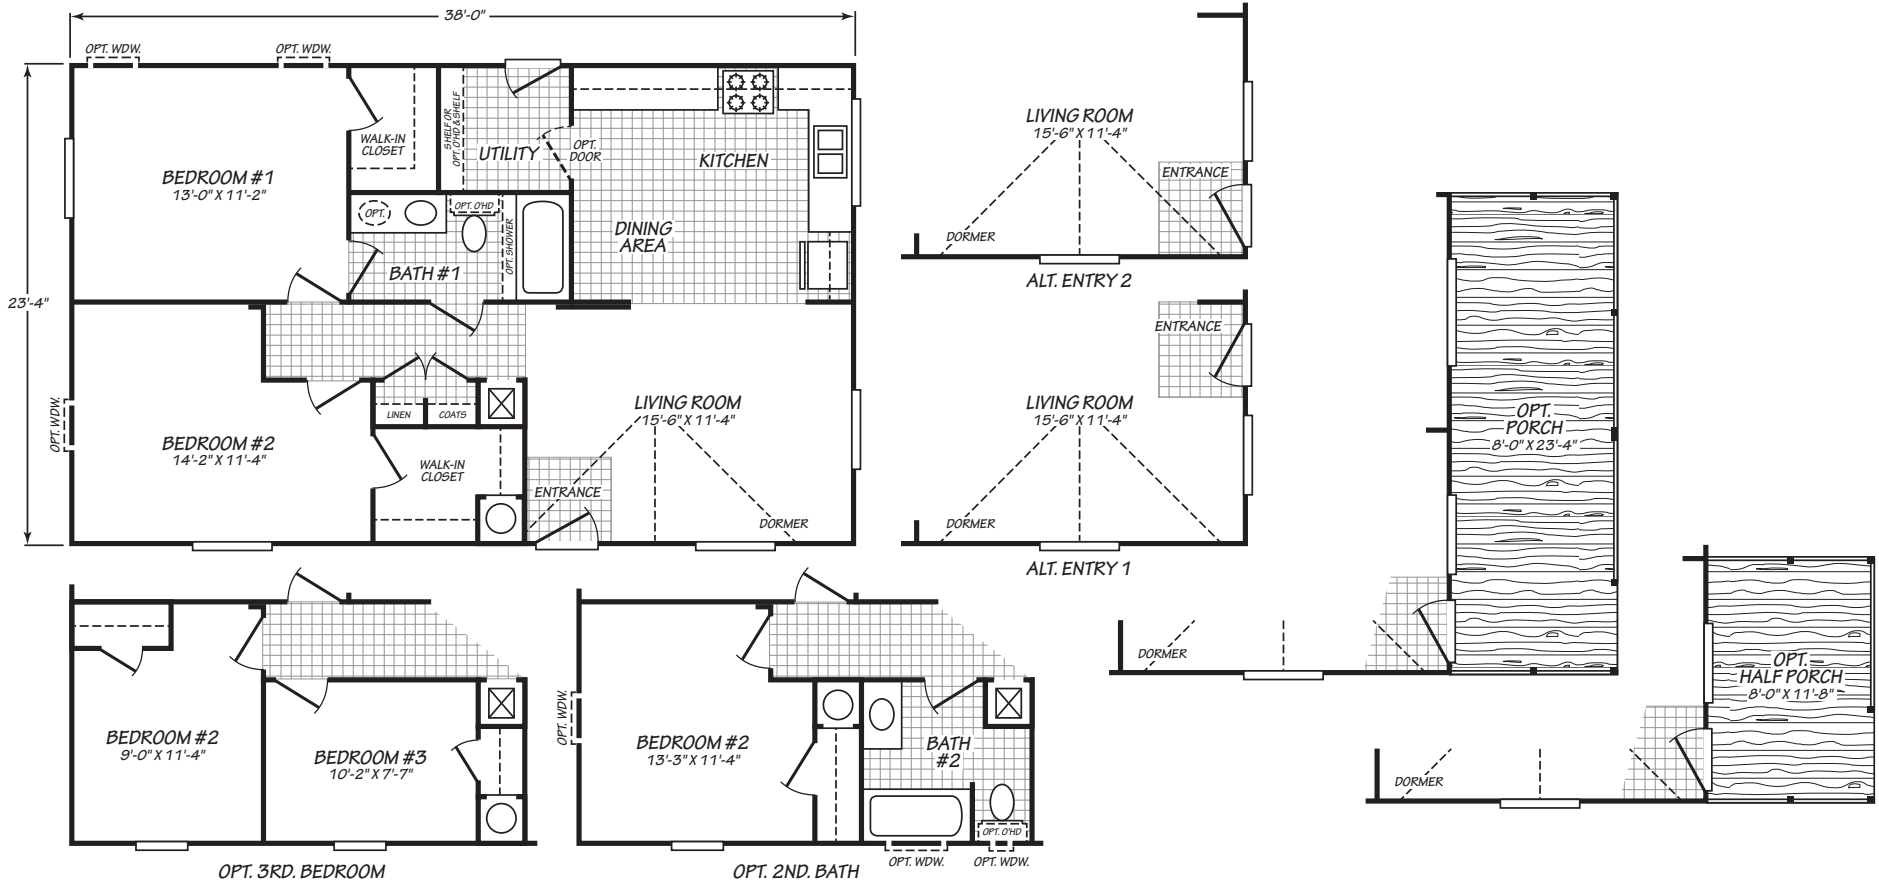

Ramblewood

Juniper Series

886 SQ. FT. (Approximate) 2 Bedrooms, 1 Bath

Last Updated: 7-31-23

FACTORY EXPO HOME CENTERS
2555 Progress Way
Woodburn, OR 97071

FactoryExpo.net | 1-800-889-8548

IMPORTANT: Alta Cima Corp reserves the right to modify, cancel or substitute products or features of this event at any time without prior notice or obligation. Pictures and other promotional materials are representative and may depict or contain floor plans, square footages, elevations, options, upgrades, extra design features, decorations, floor coverings, specialty light fixtures, custom paint and wall coverings, window treatments, landscaping, sound and alarm systems, furnishings, appliances, and other designer/decorator features and amenities that are not included as part of the home and/or may not be available at all locations. Home, pricing and community information is subject to change, and homes to prior sale, at any time without notice or obligation. ©2020 Alta Cima Corp. All rights reserved.