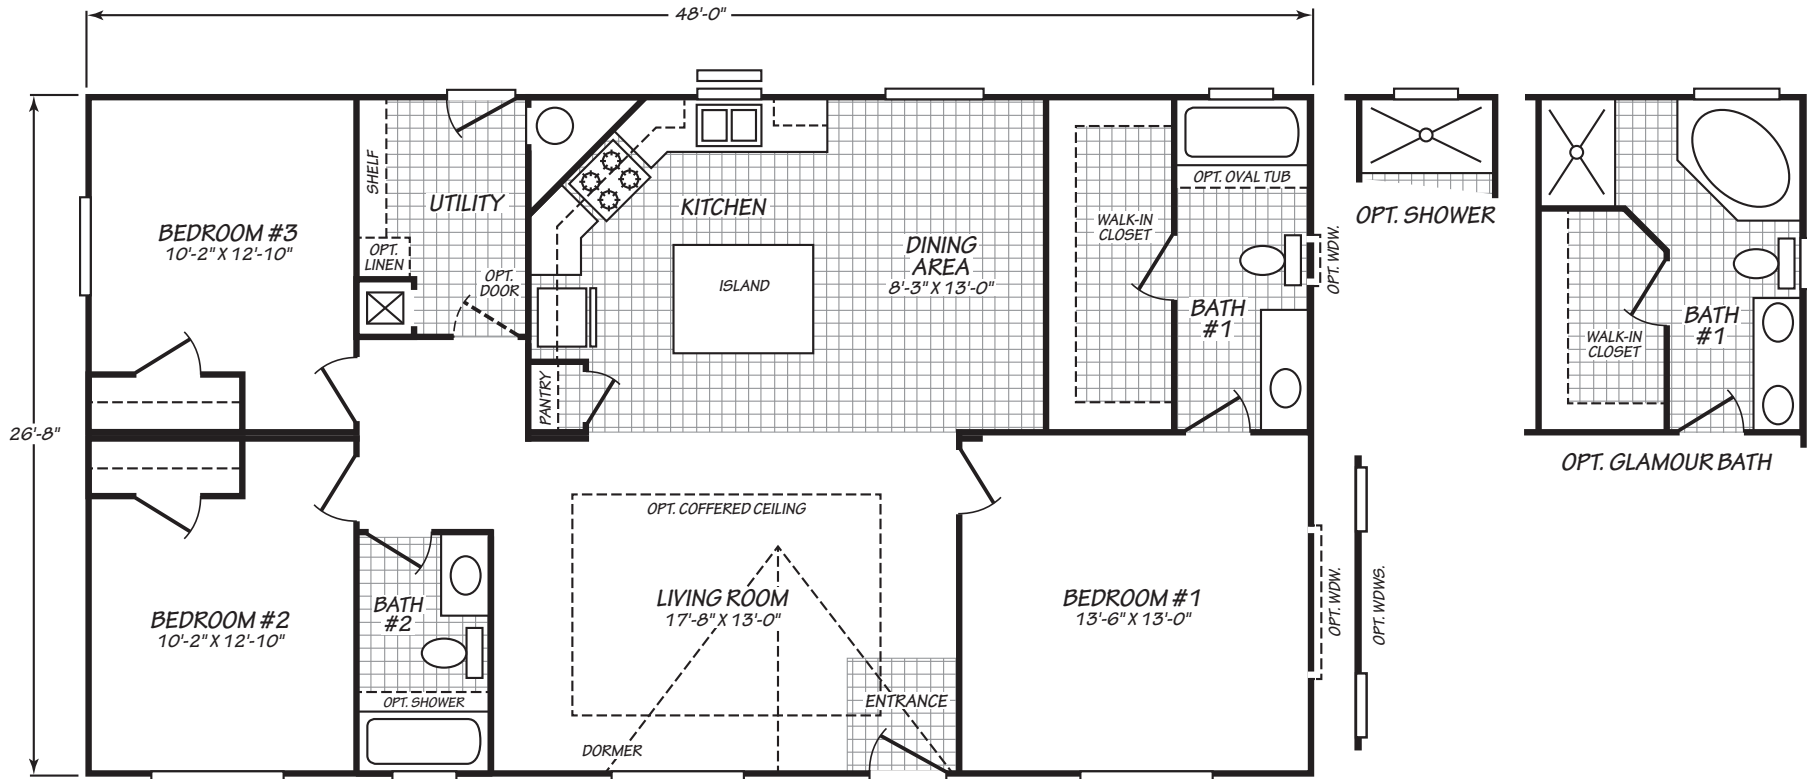

# Redding

Evergreen Series

1,280 SQ. FT. (Approximate) 3 Bedrooms, 2 Baths

Last Updated: 4-26-24

**FACTORY EXPO HOME CENTERS**  
 2555 Progress Way  
 Woodburn, OR 97071

**FactoryExpo.net | 1-800-889-8548**