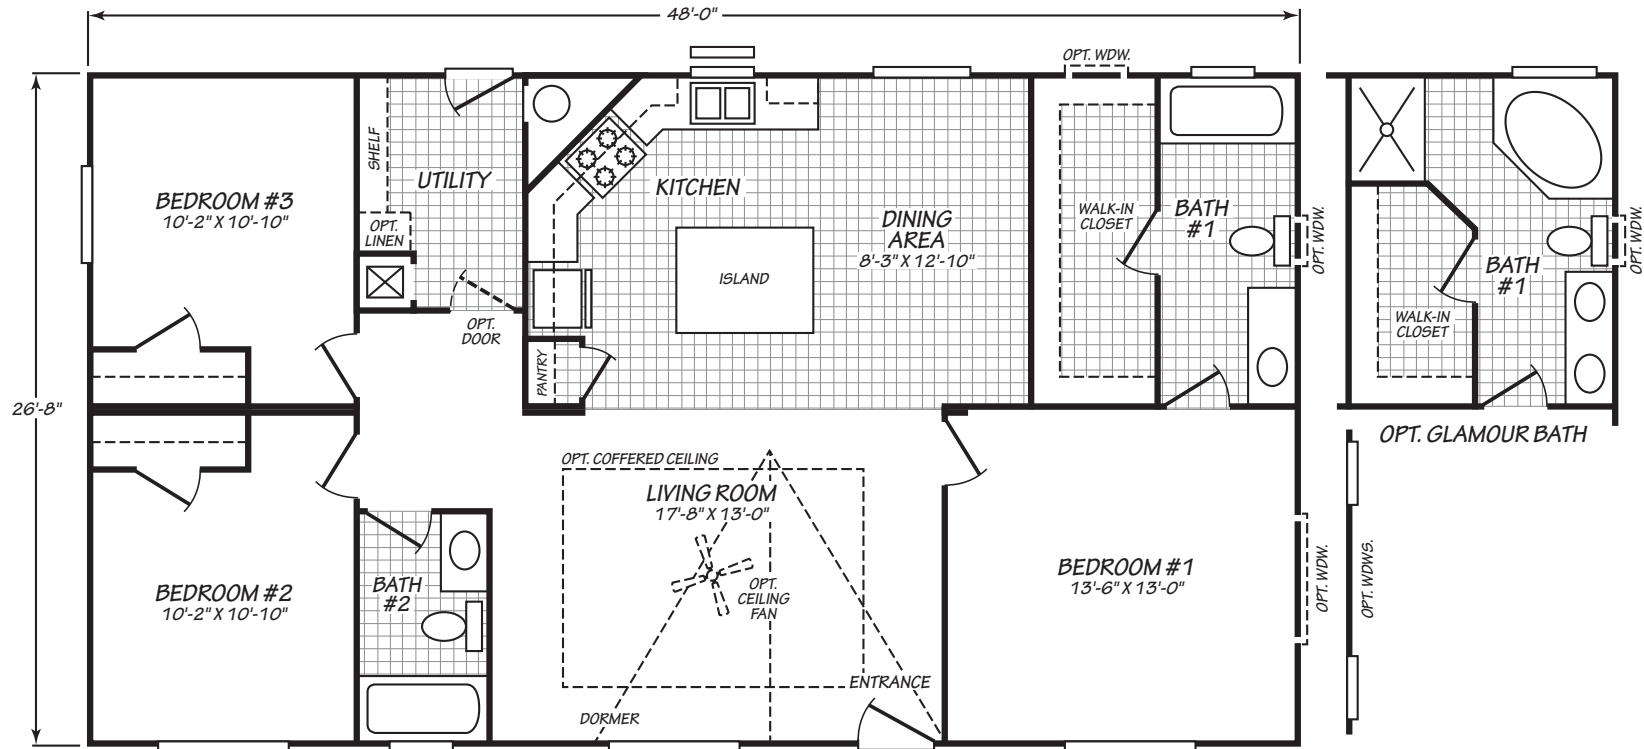

Redding

Evergreen Series

1,280 SQ. FT. (Approximate) 3 Bedrooms, 2 Baths

Last Updated: 12-30-21

FACTORY EXPO HOME CENTERS
2555 Progress Way
Woodburn, OR 97071

FactoryExpo.net | 1-800-889-8548

IMPORTANT: Alta Cima Corp reserves the right to modify, cancel or substitute products or features of this event at any time without prior notice or obligation. Pictures and other promotional materials are representative and may depict or contain floor plans, square footages, elevations, options, upgrades, extra design features, decorations, floor coverings, specialty light fixtures, custom paint and wall coverings, window treatments, landscaping, sound and alarm systems, furnishings, appliances, and other designer/decorator features and amenities that are not included as part of the home and/or may not be available at all locations. Home, pricing and community information is subject to change, and homes to prior sale, at any time without notice or obligation. ©2020 Alta Cima Corp. All rights reserved.