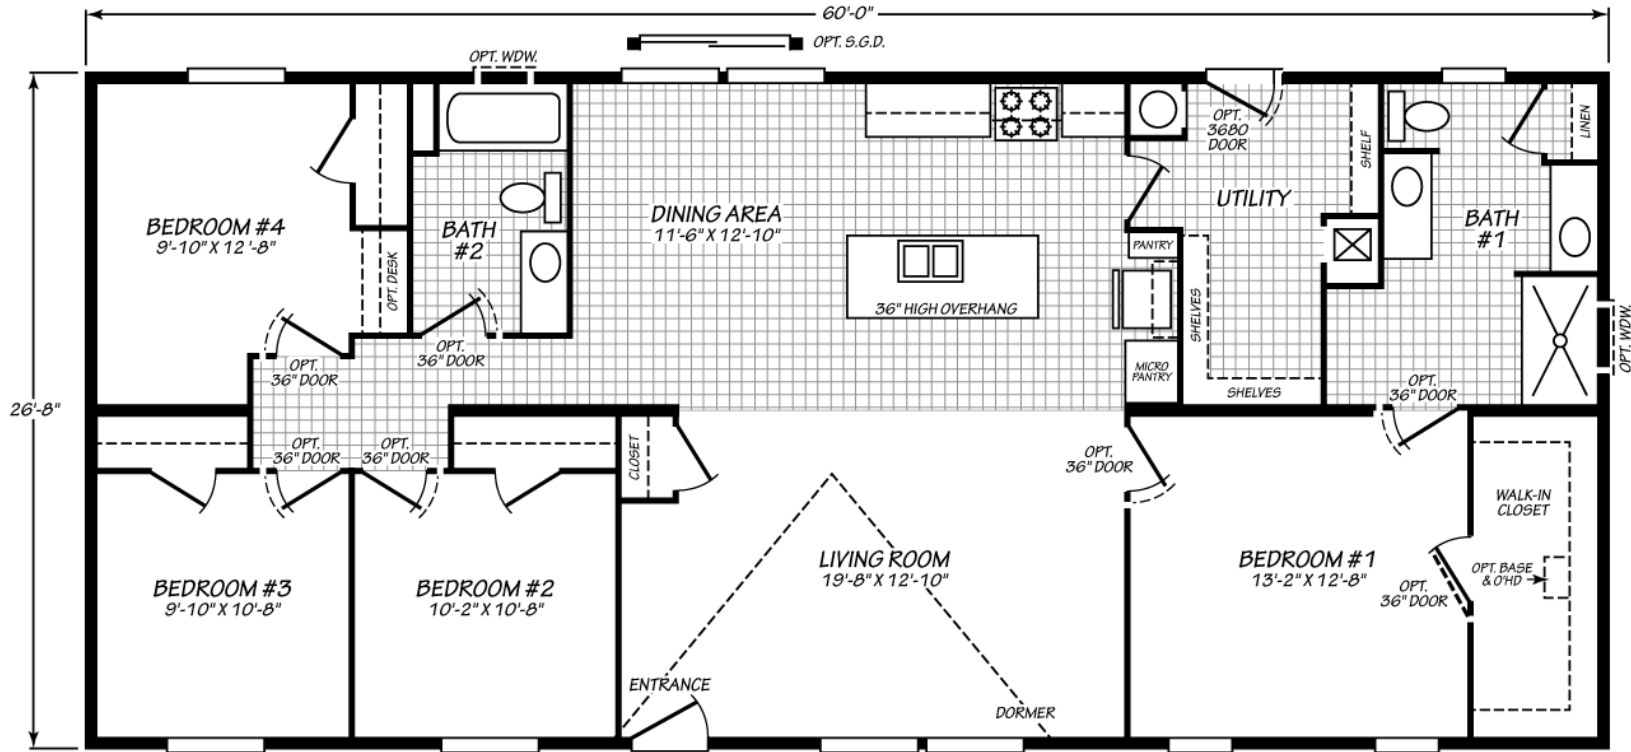

# Rosewood

Pure Series

1600 SQ. FT. (Approximate) 4 Bedrooms, 2 Baths

Last Updated: 5-15-24

**FACTORY EXPO HOME CENTERS**  
 2555 Progress Way  
 Woodburn, OR 97071

**FactoryExpo.net | 1-800-889-8548**

**IMPORTANT:** Alta Cima Corp reserves the right to modify, cancel or substitute products or features of this event at any time without prior notice or obligation. Pictures and other promotional materials are representative and may depict or contain floor plans, square footages, elevations, options, upgrades, extra design features, decorations, floor coverings, specialty light fixtures, custom paint and wall coverings, window treatments, landscaping, sound and alarm systems, furnishings, appliances, and other designer/decorator features and amenities that are not included as part of the home and/or may not be available at all locations. Home, pricing and community information is subject to change, and homes to prior sale, at any time without notice or obligation. ©2020 Alta Cima Corp. All rights reserved.