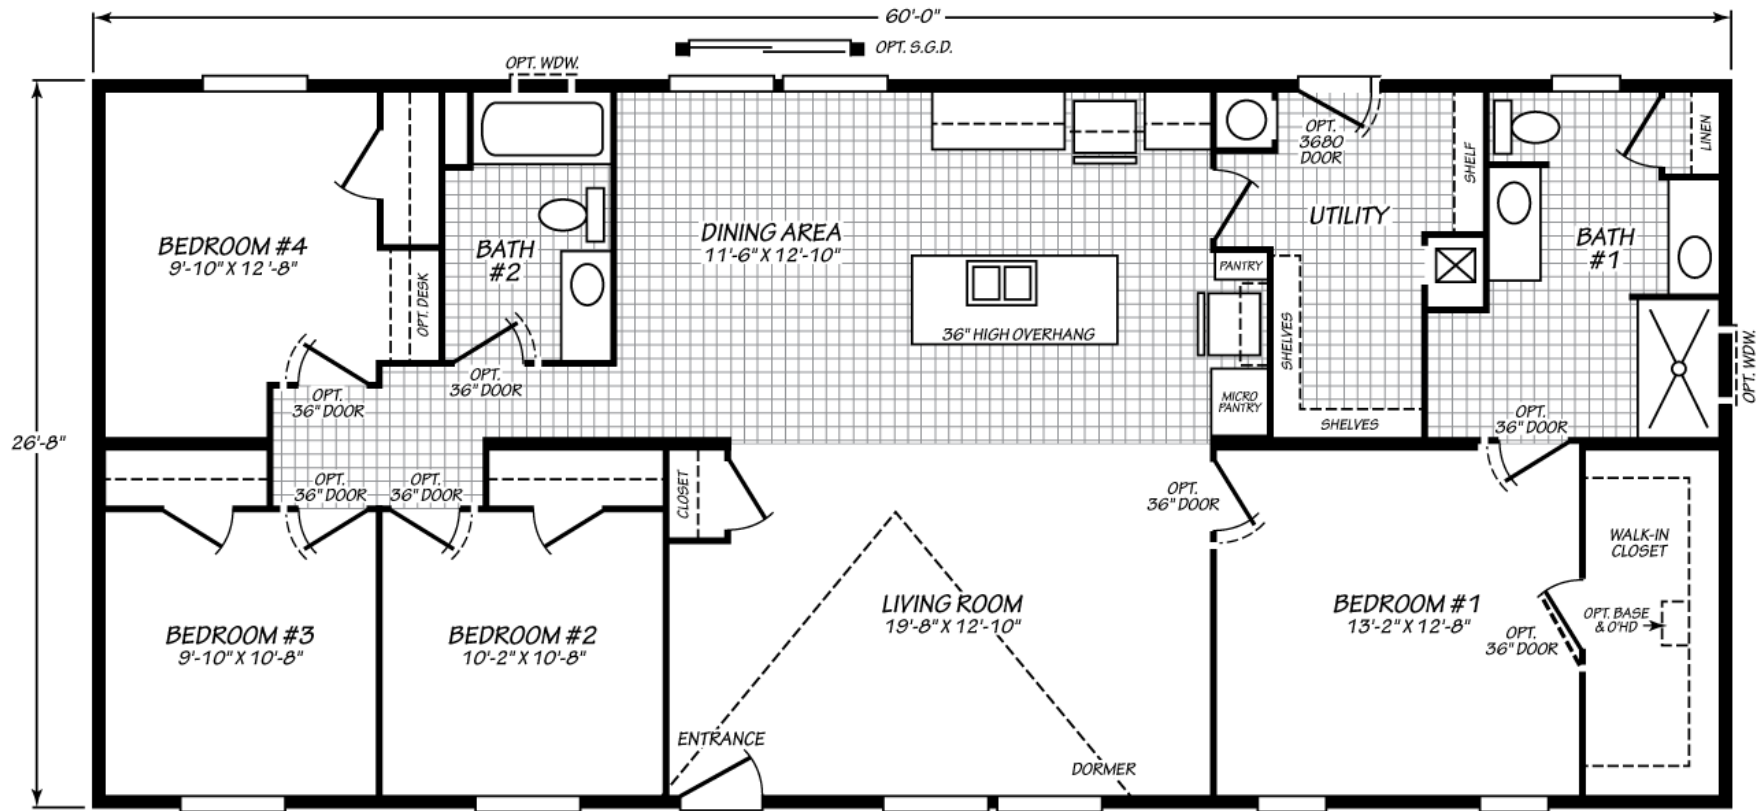

Rosewood

Pure Series

1600 SQ. FT. (Approximate) 4 Bedrooms, 2 Baths

Last Updated: 4-26-24

FACTORY EXPO HOME CENTERS
2555 Progress Way
Woodburn, OR 97071

FactoryExpo.net | 1-800-889-8548

IMPORTANT: Alta Cima Corp reserves the right to modify, cancel or substitute products or features of this event at any time without prior notice or obligation. Pictures and other promotional materials are representative and may depict or contain floor plans, square footages, elevations, options, upgrades, extra design features, decorations, floor coverings, specialty light fixtures, custom paint and wall coverings, window treatments, landscaping, sound and alarm systems, furnishings, appliances, and other designer/decorator features and amenities that are not included as part of the home and/or may not be available at all locations. Home, pricing and community information is subject to change, and homes to prior sale, at any time without notice or obligation. ©2020 Alta Cima Corp. All rights reserved.