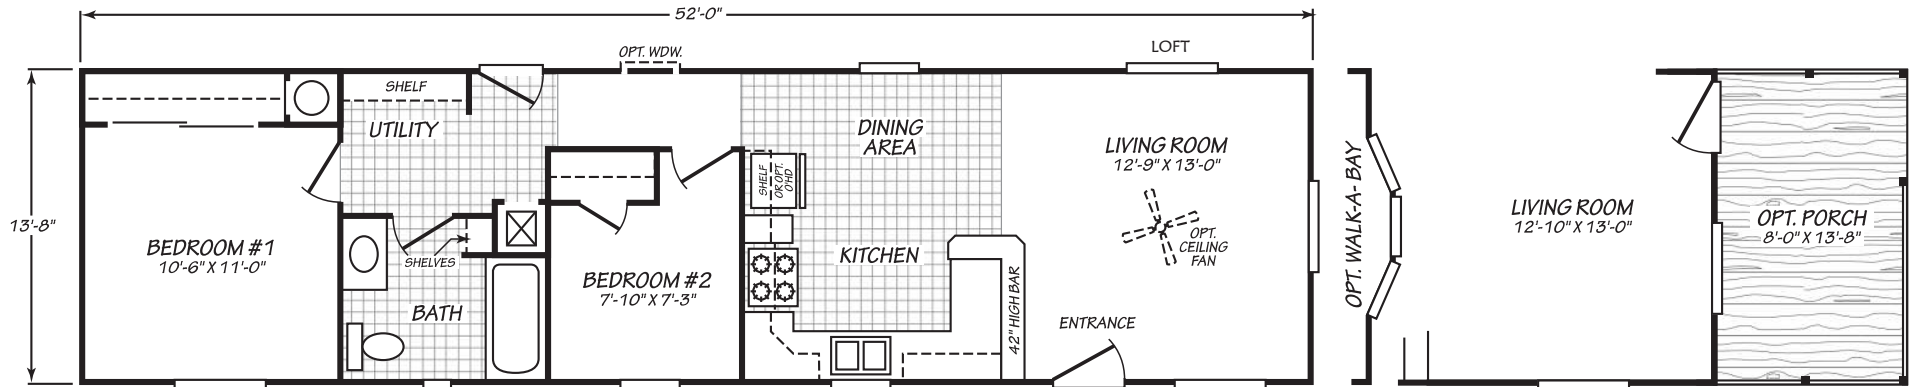

Trinidad

Sandpointe Series

710 SQ. FT. (Approximate) 2 Bedrooms, 1 Bath

Last Updated: 9-14-22

FACTORY EXPO HOME CENTERS
2555 Progress Way
Woodburn, OR 97071

FactoryExpo.net | 1-800-889-8548

IMPORTANT: Alta Cima Corp reserves the right to modify, cancel or substitute products or features of this event at any time without prior notice or obligation. Pictures and other promotional materials are representative and may depict or contain floor plans, square footages, elevations, options, upgrades, extra design features, decorations, floor coverings, specialty light fixtures, custom paint and wall coverings, window treatments, landscaping, sound and alarm systems, furnishings, appliances, and other designer/decorator features and amenities that are not included as part of the home and/or may not be available at all locations. Home, pricing and community information is subject to change, and homes to prior sale, at any time without notice or obligation. ©2020 Alta Cima Corp. All rights reserved.