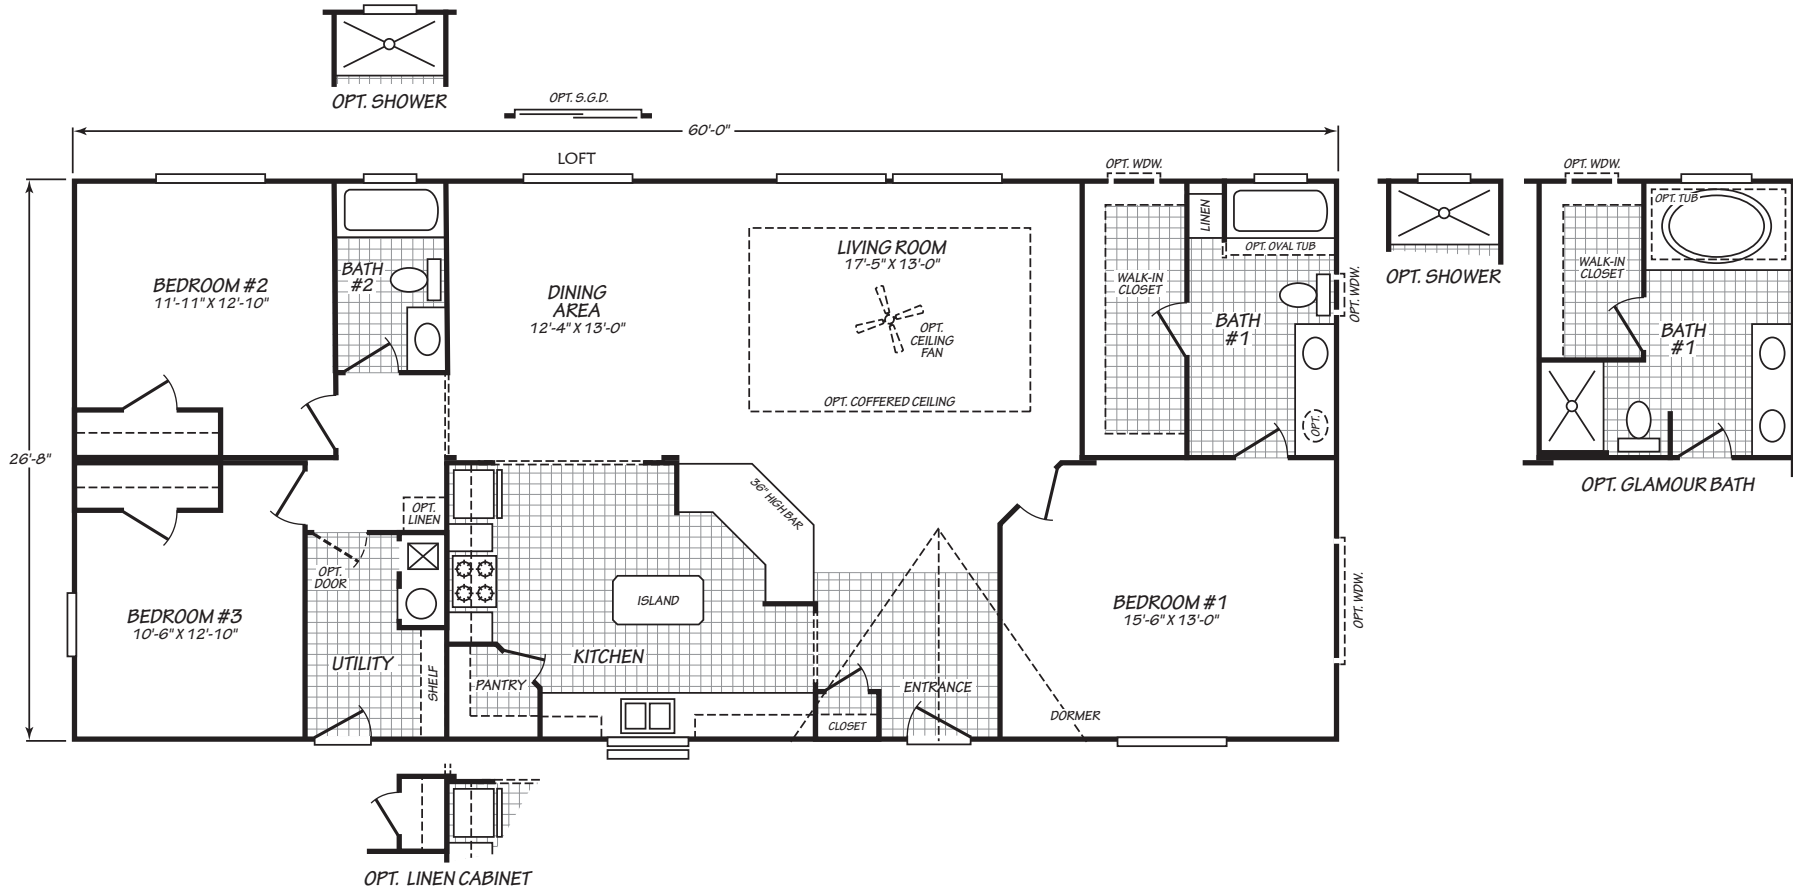

Worley

Evergreen Series

1,600 SQ. FT. (Approximate) 3 Bedrooms, 2 Bath

Factory Expo
"Factory Direct Pricing" HOME CENTERS

Last Updated: 9-14-22

FACTORY EXPO HOME CENTERS
2555 Progress Way
Woodburn, OR 97071