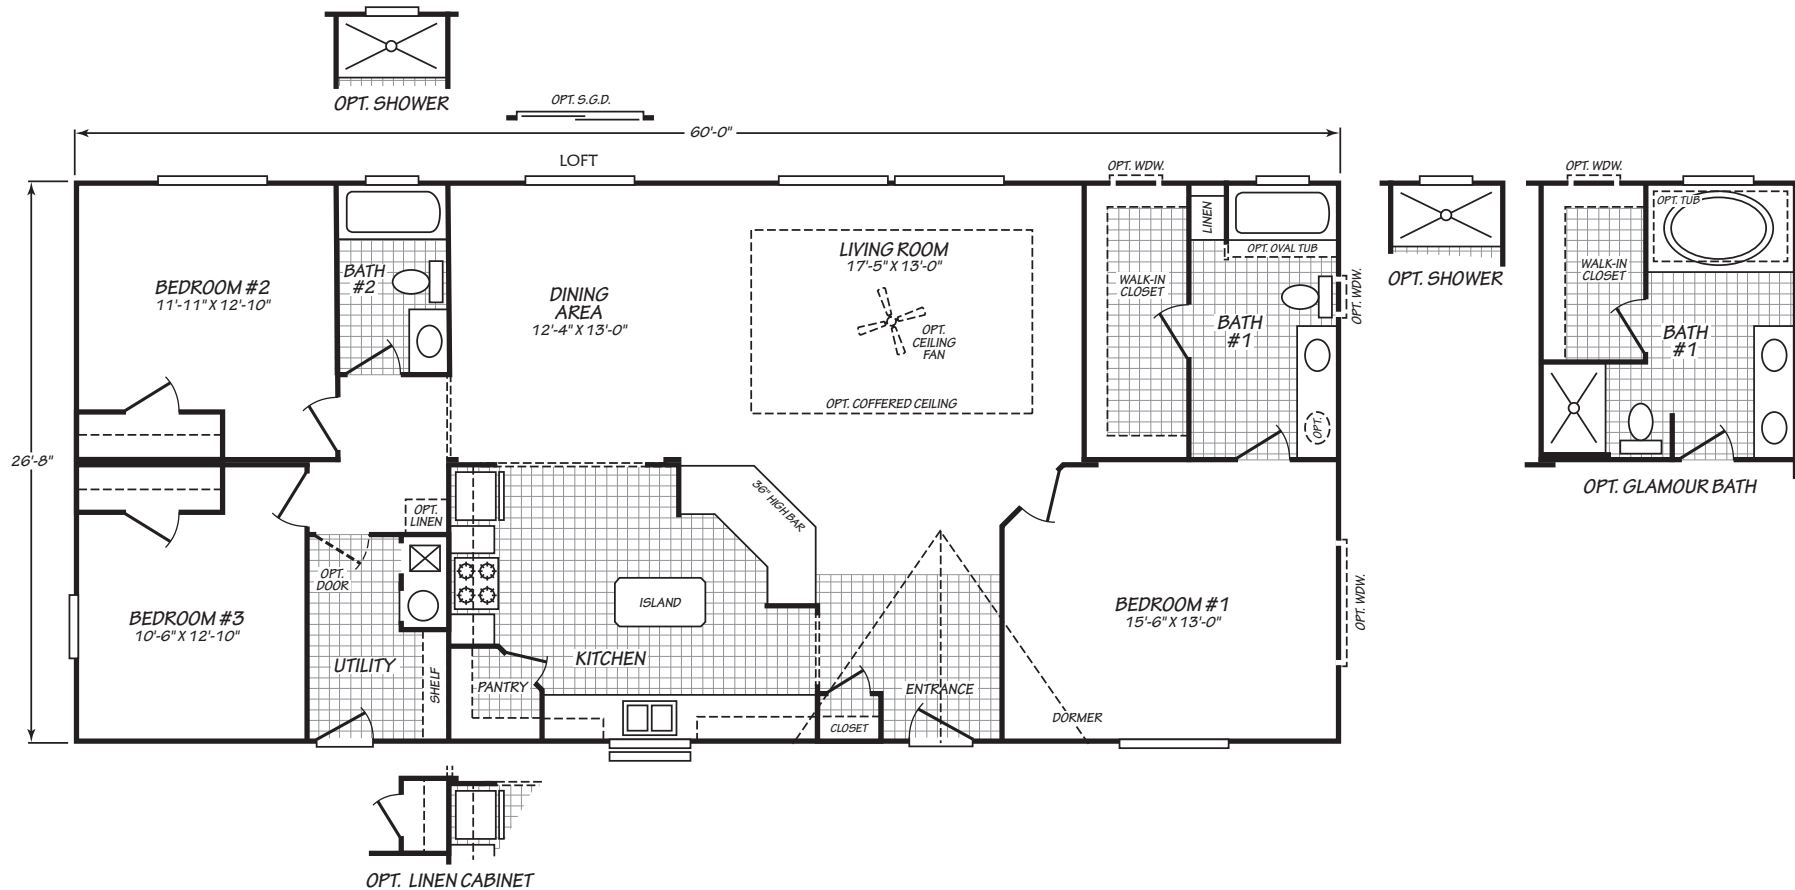

Worley

Evergreen Series

1,600 SQ. FT. (Approximate) 3 Bedrooms, 2 Bath

Last Updated: 9-14-22

FACTORY EXPO HOME CENTERS
2555 Progress Way
Woodburn, OR 97071

FactoryExpo.net | 1-800-889-8548

IMPORTANT: Alta Cima Corp reserves the right to modify, cancel or substitute products or features of this event at any time without prior notice or obligation. Pictures and other promotional materials are representative and may depict or contain floor plans, square footages, elevations, options, upgrades, extra design features, decorations, floor coverings, specialty light fixtures, custom paint and wall coverings, window treatments, landscaping, sound and alarm systems, furnishings, appliances, and other designer/decorator features and amenities that are not included as part of the home and/or may not be available at all locations. Home, pricing and community information is subject to change, and homes to prior sale, at any time without notice or obligation. ©2020 Alta Cima Corp. All rights reserved.